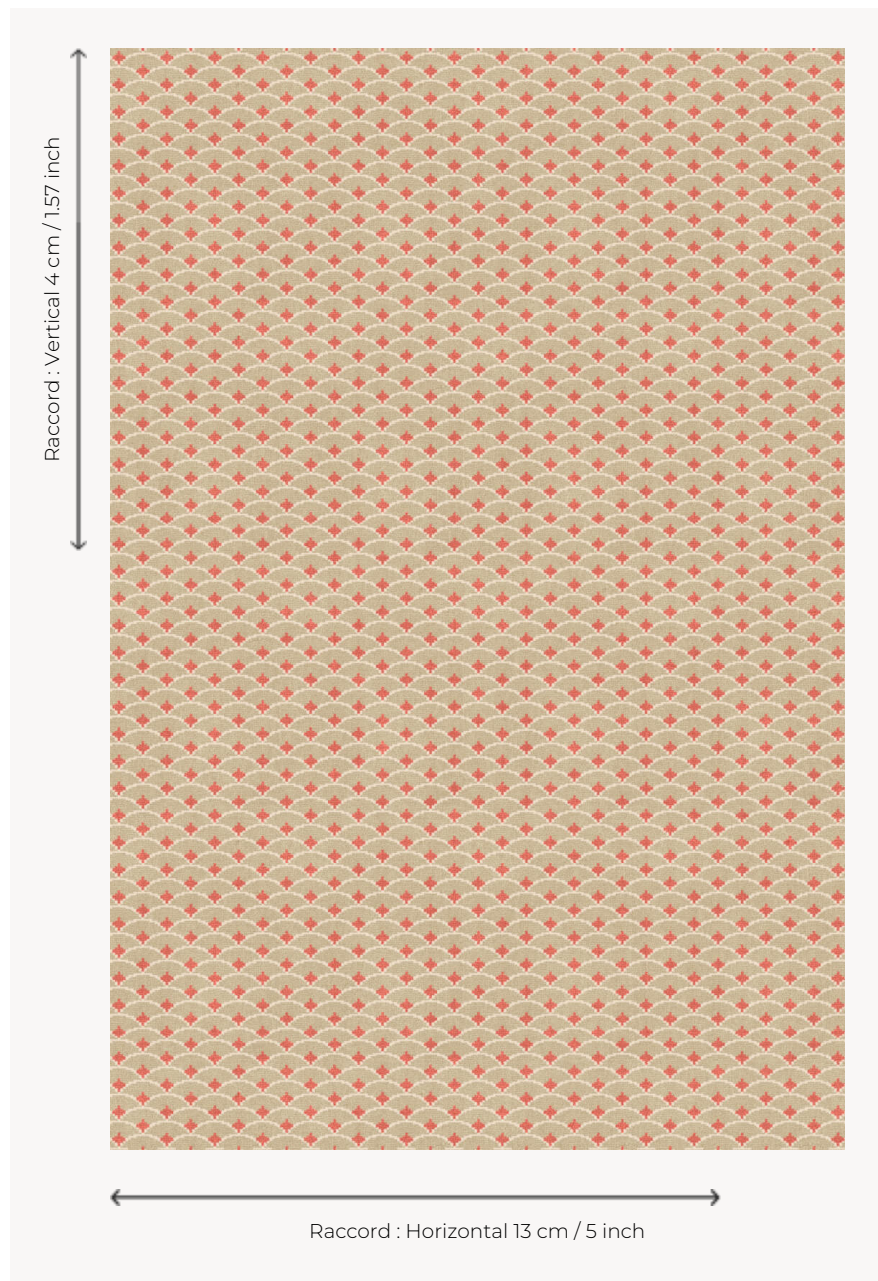

BT114002 OKINAWA

Small, Japanese-inspired scales are interpreted in three-colored carpet. A matching upholstery fabric exists under the reference B7637.

BT114002 - Vieux rose

Braquenié

PERFORMANCE	TRAFIC INTENSE - NON FEU
FAMILY	Carpet
TECHNIQUE	Woven Axminster
USE	Intensive traffic
COMPOSITION	80 % Wool - 20 % Polyamide
DENSITY	7x10
PILE	Cut pile
ASPECT	Mat
REPEAT	H: 13 cm - 5,00 inch V: 4 cm - 1,57 inch Straight repeat
NUMBER OF COLORS	3
PILE HEIGHT	7.50 mm 0.30 inch
TOTAL HEIGHT	10.20 mm 0.40 inch
TOTAL WEIGHT	7.79 oz/ft ²
CERTIFICATIONS	Passé
NOTES	Fire retardant Heavy traffic Large width
INFORMATION	Production tolerance +/- 3 to 5% Natural peeling

3 Colors

BT114001
Mistral

BT114002
Vieux rose

BT114003
Moutarde