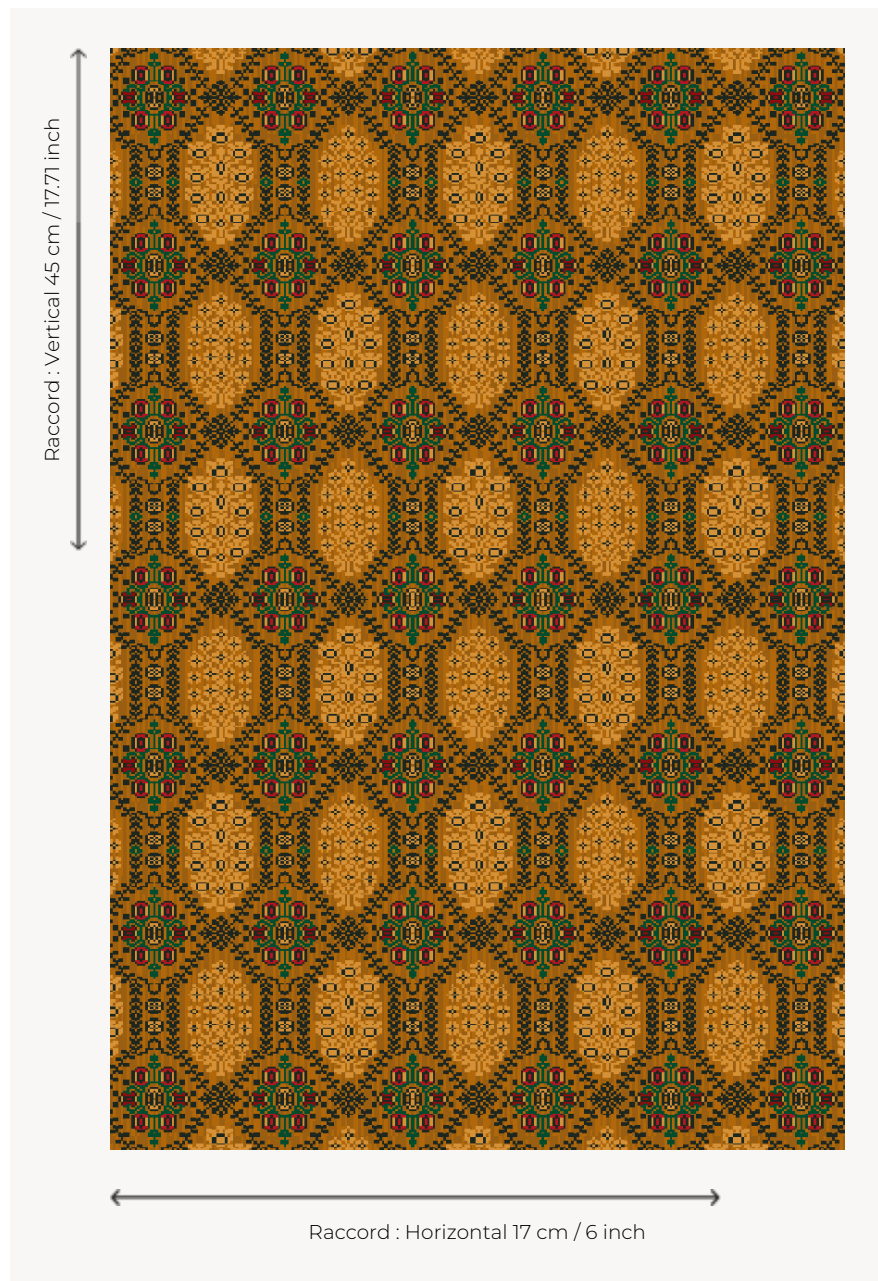

## BT128001 BABYLONE AXMINSTER

Axminster carpet resuming the codes of the Persian carpets from the 17th century with these motives of trees in a composition in compartments.

### Braquenié

**PERFORMANCE** TRAFIC INTENSE - NON FEU

**FAMILY** Carpet

**TECHNIQUE** Woven Axminster

**USE** Intensive traffic

**COMPOSITION** 80 % Wool - 20 % Polyamide

**DENSITY** 7x10

**PILE** Cut pile

**ASPECT** Mat

**REPEAT** H: 17 cm - 6,00 inch  
V: 45 cm - 17,71 inch  
Half drop repeat

**NUMBER OF COLORS** 7

**PILE HEIGHT** 7.40 mm  
0.29 inch

**TOTAL HEIGHT** 10.10 mm  
0.39 inch

**TOTAL WEIGHT** 7.18 oz/ft<sup>2</sup>

# 3 Colors

BT128\_AX\_0001 BT128\_AX\_001

BT128001  
OCRE