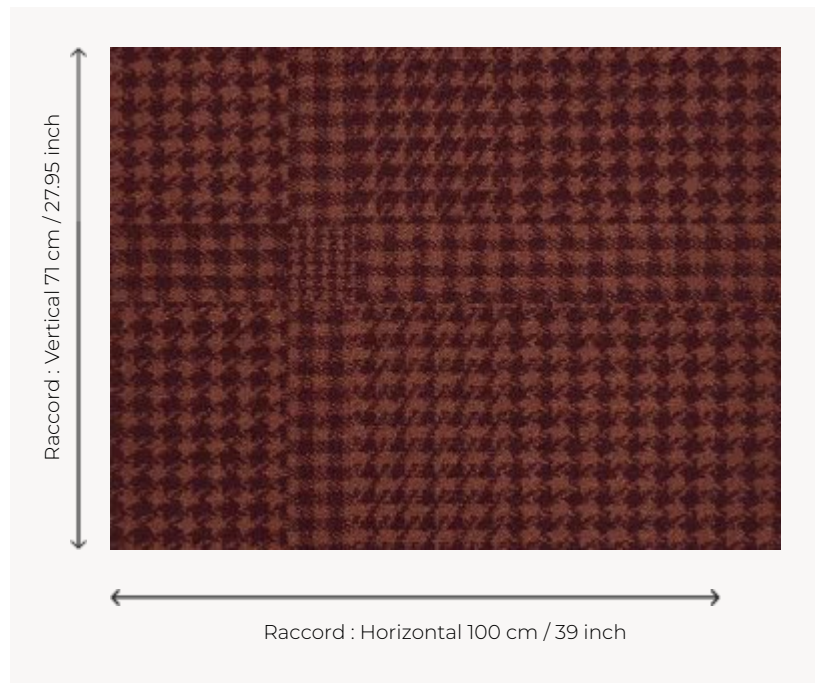

# FT143004 PRINCE DE GALLES

Small checks and houndstooth from Scotland make up this large width carpet ideal for high traffic.

## Pierre Frey

<b>PERFORMANCE</b>	TRAFIC INTENSE - NON FEU
<b>FAMILY</b>	Carpet
<b>TECHNIQUE</b>	Fast-Track woven Axminster
<b>USE</b>	Intensive traffic
<b>COMPOSITION</b>	80 % Wool - 20 % Polyamide
<b>DENSITY</b>	7x10
<b>PILE</b>	Cut pile
<b>ASPECT</b>	Mat
<b>REPEAT</b>	H: 100 cm - 39,00 inch V: 71 cm - 27,95 inch Straight repeat
<b>NUMBER OF COLORS</b>	2
<b>PILE HEIGHT</b>	7.60 mm 0.30 inch
<b>TOTAL HEIGHT</b>	10.30 mm 0.40 inch
<b>TOTAL WEIGHT</b>	8.36 oz/ft <sup>2</sup>
<b>CERTIFICATIONS</b>	Passé
<b>NOTES</b>	Fire retardant Heavy traffic Large width
<b>INFORMATION</b>	Production tolerance +/- 3 to 5% Natural peeling

## 3 Colors

FT143003  
Noir/blanc

FT143004  
Brique

FT143005  
Sable