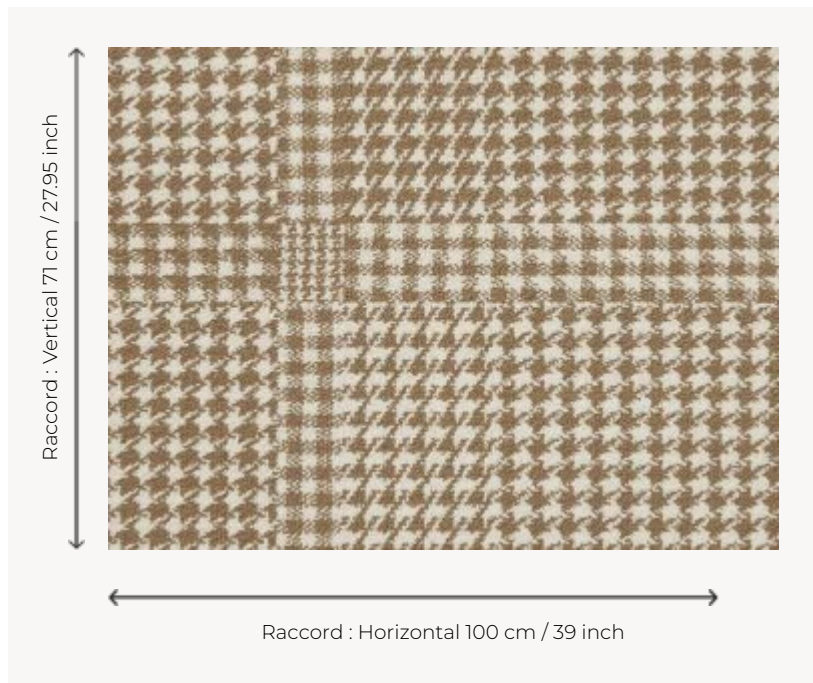

## FT143005 PRINCE DE GALLES

Small checks and houndstooth from Scotland make up this large width carpet ideal for high traffic.

### FT143005 - Sable

### Pierre Frey

**PERFORMANCE** TRAFIC INTENSE - NON FEU

**FAMILY** Carpet

**TECHNIQUE** Fast-Track woven Axminster

**USE** Intensive traffic

**COMPOSITION** 80 % Wool - 20 % Polyamide

**DENSITY** 7x10

**PILE** Cut pile

**ASPECT** Mat

**REPEAT** H: 100 cm - 39,00 inch  
V: 71 cm - 27,95 inch  
Straight repeat

**NUMBER OF COLORS** 2

**PILE HEIGHT** 7.60 mm  
0.30 inch

**TOTAL HEIGHT** 10.30 mm  
0.40 inch

**TOTAL WEIGHT** 8.36 oz/ft<sup>2</sup>