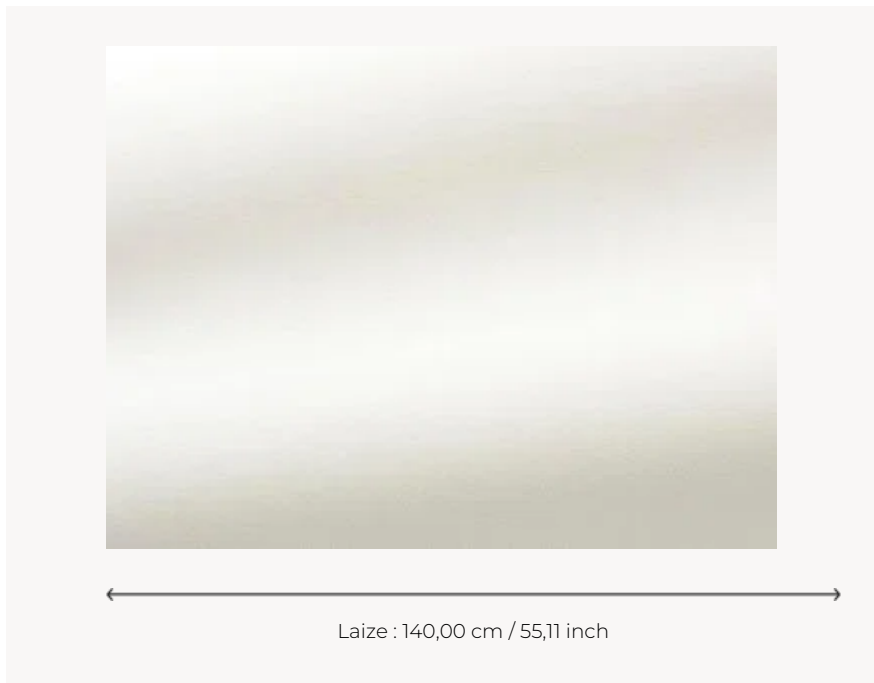

F3070001 GASPARD

This high quality washable plain velvet has a matte finish and its Trevira CS composition means it both looks and feels like cotton. It comes in 25 colours ranging from natural shades to high colour, making it easy to use in any interior.

F3070001 - Blanc

Pierre Frey

TYPE	-
USE	Intensive use
MARTINDALE	>100.000 T
COMPOSITION	100 % Polyester Flame Retardant
SALES UNIT	Available per meter/yard
WIDTH	140 cm / 55,11 inch
WEIGHT	581 gr / ml
CARE	
CERTIFICATIONS	NFPA 701-Pass BS5852 Cigarette & match test Fire retardant M1 CLASSE UNO NFPA 260-Class 1 CAL TB 117- Pass CRIB 5
NOTES	Can be embossed Flame retardant
BOOK	F99791508 F9979F3070MINI