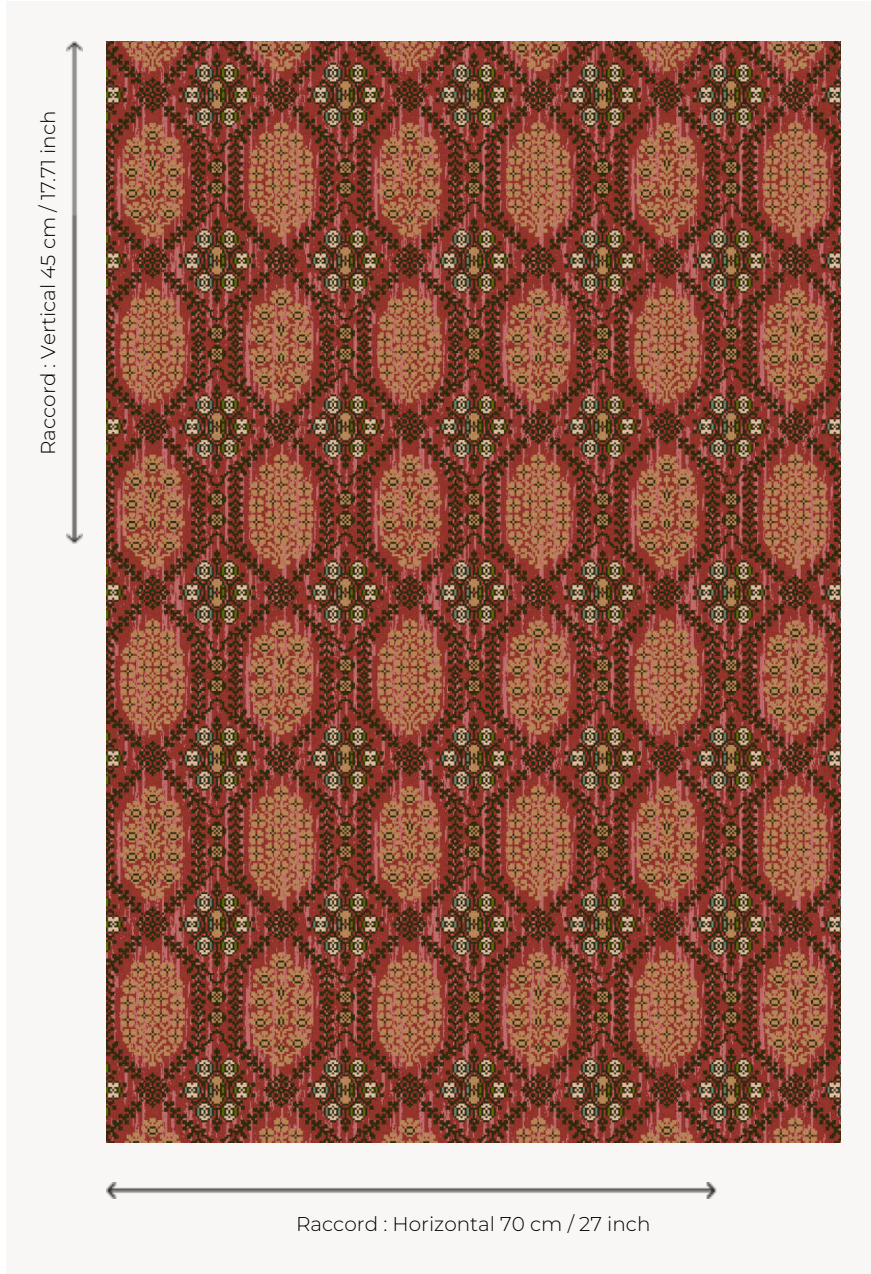

# BT100001 BABYLONE

Carpet recalling the codes of 17th century Persian rugs with trees motifs in a composition of compartments.

## BT100001 - Bordeaux

## Braquenié

<b>PERFORMANCE</b>	NON FEU
<b>FAMILY</b>	Carpet
<b>TECHNIQUE</b>	Woven Wilton
<b>USE</b>	-
<b>COMPOSITION</b>	20 % Polyamide
<b>PILE</b>	Cut pile
<b>ASPECT</b>	Mat
<b>REPEAT</b>	H: 70 cm - 27,00 inch V: 45 cm - 17,71 inch Straight repeat
<b>NUMBER OF COLORS</b>	7
<b>PILE HEIGHT</b>	5.40 mm 0.21 inch
<b>TOTAL HEIGHT</b>	8.00 mm 0.31 inch
<b>TOTAL WEIGHT</b>	7.47 oz/ft <sup>2</sup>
<b>CERTIFICATIONS</b>	Passé
<b>NOTES</b>	Fire retardant
<b>INFORMATION</b>	Production tolerance +/- 3 to 5% Natural irregularities Natural peeling No sampling

# 1 Colors

BT100001  
Bordeaux