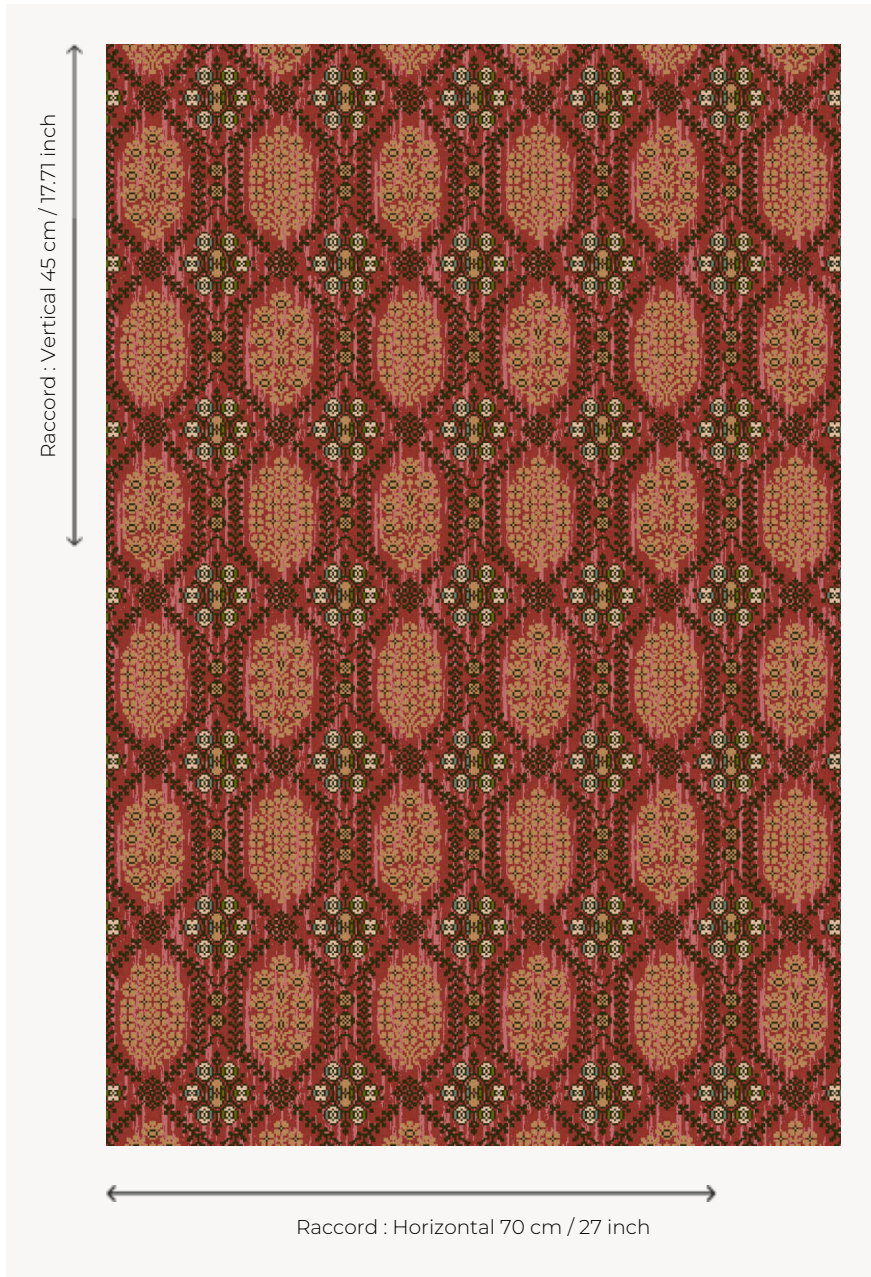

BT100001 BABYLONE

Carpet recalling the codes of 17th century Persian rugs with trees motifs in a composition of compartments.

BT100001 - Bordeaux

Braquenié

PERFORMANCE	NON FEU
FAMILY	Carpet
TECHNIQUE	Woven Wilton
USE	-
COMPOSITION	80 % Carded Wool - 20 % Polyamide
PILE	Cut pile
ASPECT	Mat
REPEAT	H: 70 cm - 27,00 inch V: 45 cm - 17,71 inch Straight repeat
NUMBER OF COLORS	7
PILE HEIGHT	5.40 mm 0.21 inch
TOTAL HEIGHT	8.00 mm 0.31 inch
TOTAL WEIGHT	7.47 oz/ft ²
CERTIFICATIONS	Passé
NOTES	Fire retardant
INFORMATION	Production tolerance +/- 3 to 5% Natural irregularities Natural peeling No sampling

1 Colors

BT100001
Bordeaux