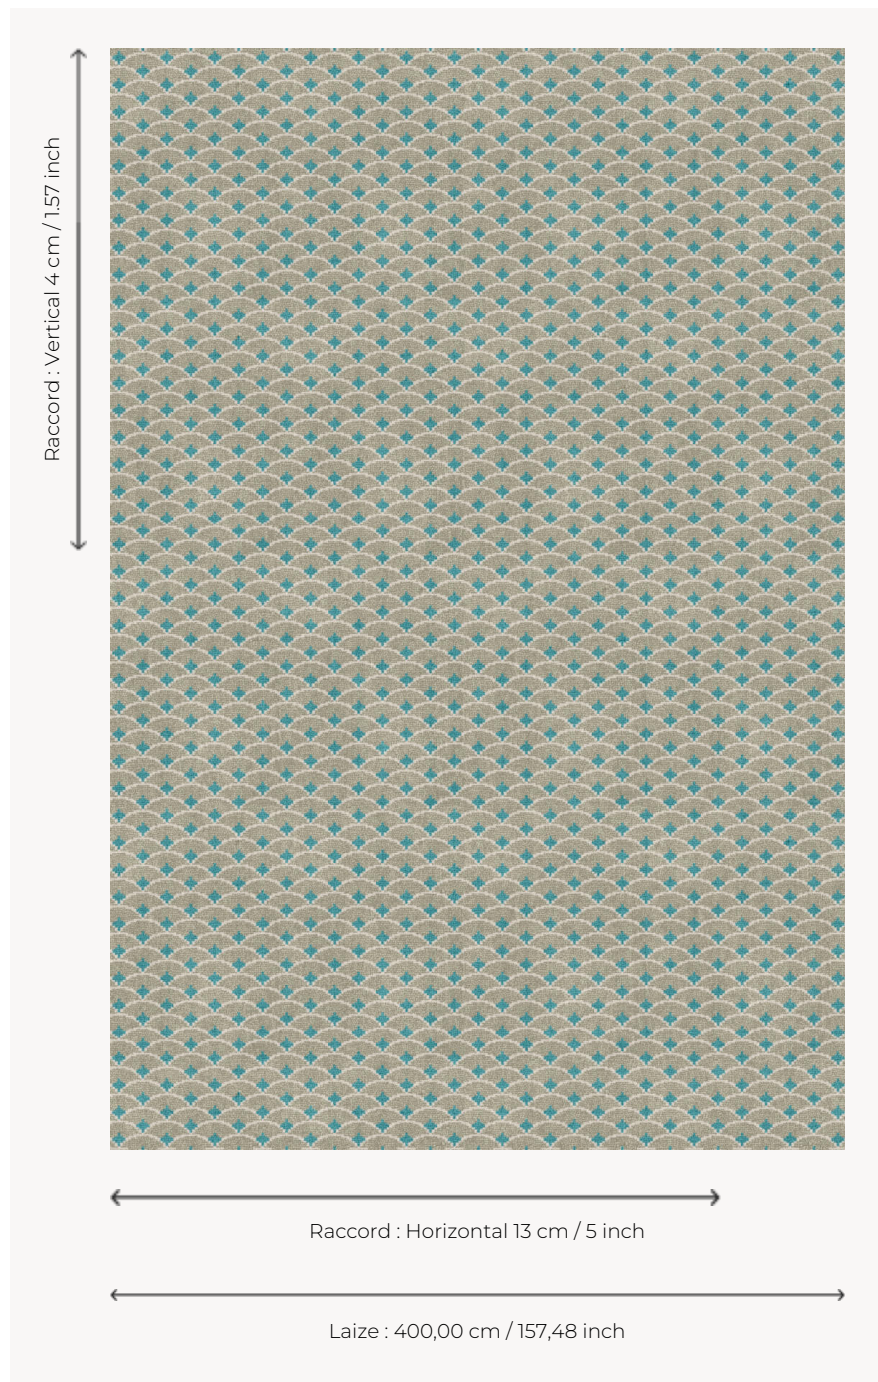

BT114001 OKINAWA

Small, Japanese-inspired scales are interpreted in three-colored carpet. A matching upholstery fabric exists under the reference B7637.

BT114001 - Mistral

Braquenié

PERFORMANCE	TRAFIC INTENSE - NON FEU
FAMILY	Carpet
TECHNIQUE	Woven Axminster
USE	Intensive traffic
COMPOSITION	80 % Wool - 20 % Polyamide
DENSITY	7x10
PILE	Cut pile
ASPECT	Mat
WIDTH	400 cm / 157,48 inch
REPEAT	H: 13 cm - 5,00 inch V: 4 cm - 1,57 inch Straight repeat
NUMBER OF COLORS	3
PILE HEIGHT	7.50 mm 0.30 inch
TOTAL HEIGHT	10.20 mm 0.40 inch
TOTAL WEIGHT	7.79 oz/ft ²
CERTIFICATIONS	Passé
NOTES	Fire retardant Heavy traffic Large width
INFORMATION	Production tolerance +/- 3 to 5% Natural peeling

3 Colors

BT114001
Mistral

BT114002
Vieux rose

BT114003
Moutarde