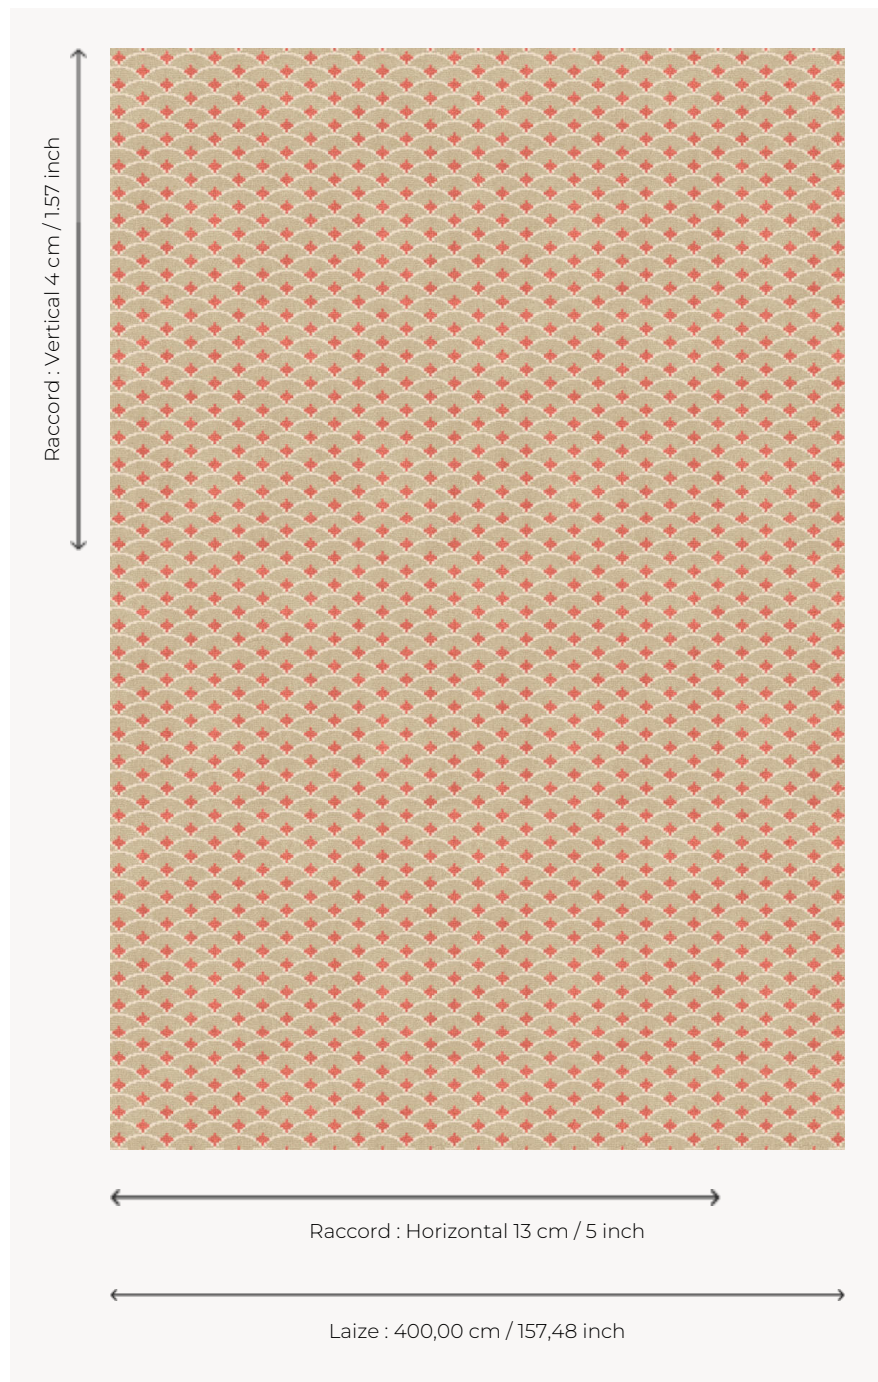

BT114002 OKINAWA

Small, Japanese-inspired scales are interpreted in three-colored carpet. A matching upholstery fabric exists under the reference B7637.

BT114002 - Vieux rose

Braquenié

PERFORMANCE	TRAFIC INTENSE - NON FEU
FAMILY	Carpet
TECHNIQUE	Woven Axminster
USE	Intensive traffic
COMPOSITION	80 % Wool - 20 % Polyamide
DENSITY	7x10
PILE	Cut pile
ASPECT	Mat
WIDTH	400 cm / 157,48 inch
REPEAT	H: 13 cm - 5,00 inch V: 4 cm - 1,57 inch Straight repeat
NUMBER OF COLORS	3
PILE HEIGHT	7.50 mm 0.30 inch
TOTAL HEIGHT	10.20 mm 0.40 inch
TOTAL WEIGHT	7.79 oz/ft ²
CERTIFICATIONS	Passé
NOTES	Fire retardant Heavy traffic Large width
INFORMATION	Production tolerance +/- 3 to 5% Natural peeling

3 Colors

BT114001
Mistral

BT114002
Vieux rose

BT114003
Moutarde