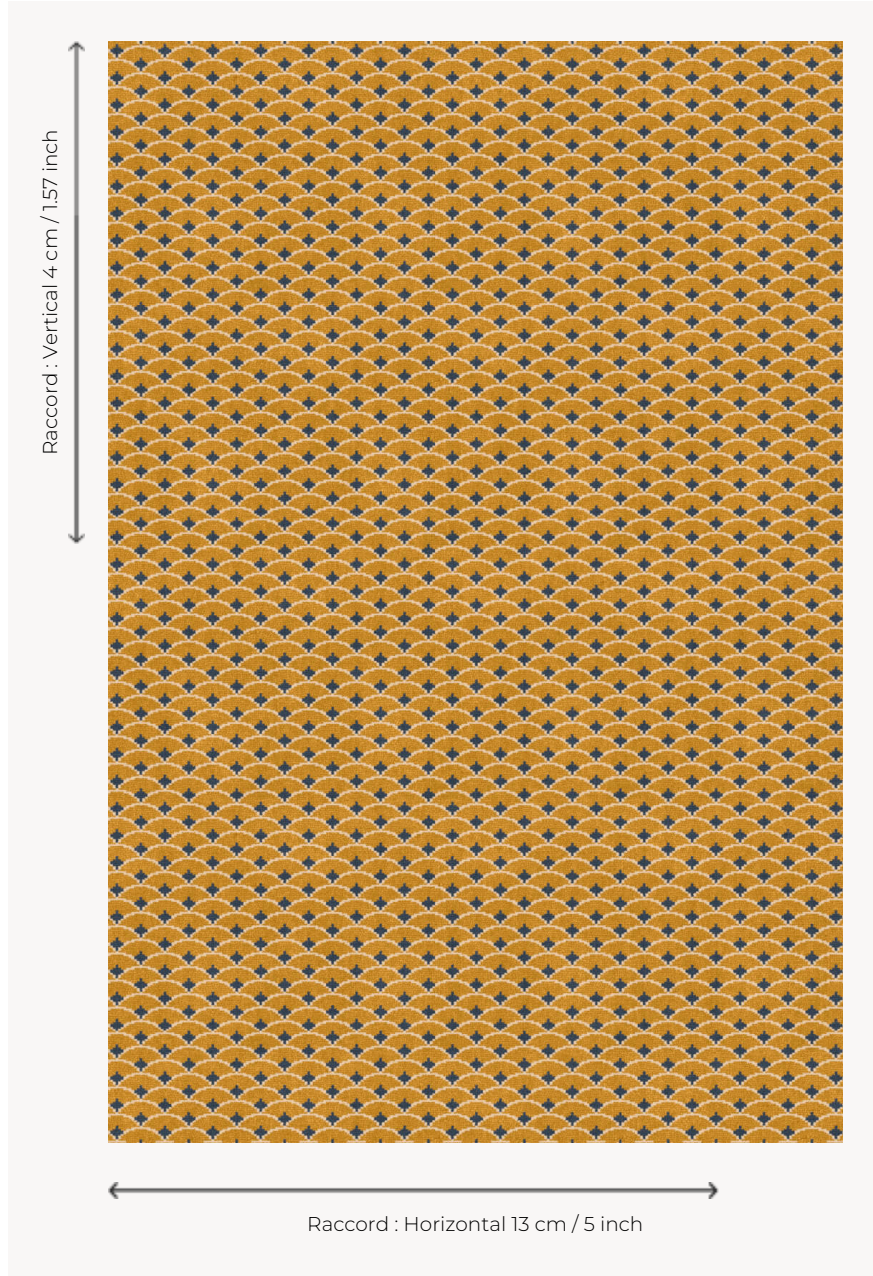

BT114003 OKINAWA

Small, Japanese-inspired scales are interpreted in three-colored carpet. A matching upholstery fabric exists under the reference B7637.

BT114003 - Moutarde

Braquenié

PERFORMANCE	TRAFIC INTENSE - NON FEU
FAMILY	Carpet
TECHNIQUE	Woven Axminster
USE	Intensive traffic
COMPOSITION	80 % Wool - 20 % Polyamide
DENSITY	7x10
PILE	Cut pile
ASPECT	Mat
REPEAT	H: 13 cm - 5,00 inch V: 4 cm - 1,57 inch Straight repeat
NUMBER OF COLORS	3
PILE HEIGHT	7.50 mm 0.30 inch
TOTAL HEIGHT	10.20 mm 0.40 inch
TOTAL WEIGHT	7.79 oz/ft ²
CERTIFICATIONS	Passé
NOTES	Fire retardant Heavy traffic Large width
INFORMATION	Production tolerance +/- 3 to 5% Natural peeling

3 Colors

BT114001
Mistral

BT114002
Vieux rose

BT114003
Moutarde