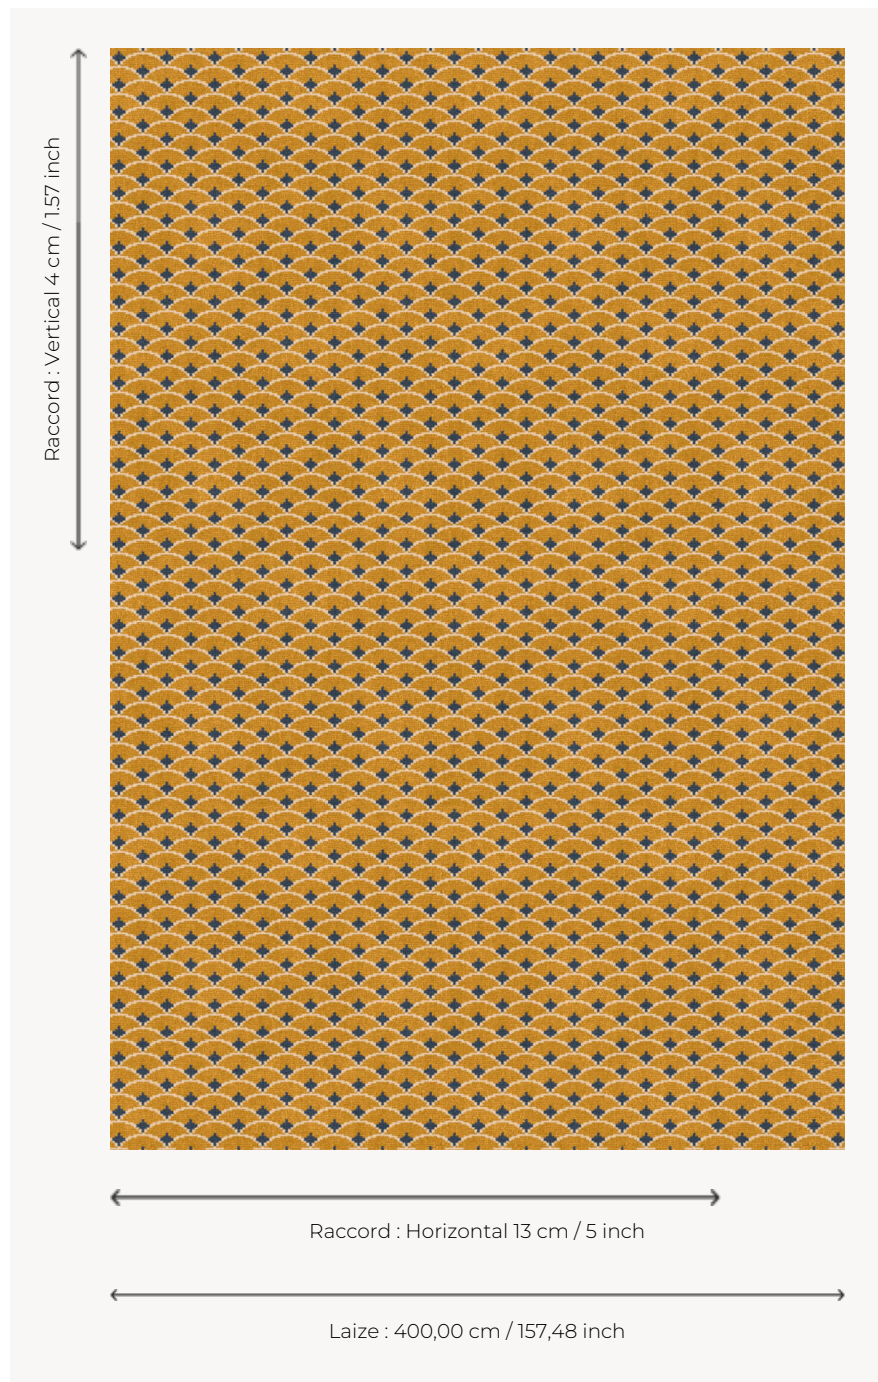

BT114003 OKINAWA

Small, Japanese-inspired scales are interpreted in three-colored carpet. A matching upholstery fabric exists under the reference B7637.

BT114003 - Moutarde

Braquenié

PERFORMANCE	TRAFIC INTENSE - NON FEU
FAMILY	Carpet
TECHNIQUE	Woven Axminster
USE	Intensive traffic
COMPOSITION	80 % Wool - 20 % Polyamide
DENSITY	7x10
PILE	Cut pile
ASPECT	Mat
WIDTH	400 cm / 157,48 inch
REPEAT	H: 13 cm - 5,00 inch V: 4 cm - 1,57 inch Straight repeat
NUMBER OF COLORS	3
PILE HEIGHT	7.50 mm 0.30 inch
TOTAL HEIGHT	10.20 mm 0.40 inch
TOTAL WEIGHT	7.79 oz/ft ²
CERTIFICATIONS	Passé
NOTES	Fire retardant Heavy traffic Large width
INFORMATION	Production tolerance +/- 3 to 5% Natural peeling

3 Colors

BT114001
Mistral

BT114002
Vieux rose

BT114003
Moutarde