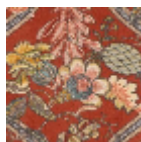

BT127001 A LA TABLE DU ROI

Pineapples, the king of fruits, evoke exoticism par excellence. It fascinated all the European monarchs who attempted to grow them in our temperate climates from the second half of the 17th century. Printed on cut pile, A LA TABLE DU ROI reproduces a delightful document from the first half of the 19th century in surprising colors.

BT127001 - CÉLESTE

Raccord : Vertical 101 cm / 39,76 inch

Raccord : Horizontal 131 cm / 51 inch

Laize : 394,00 cm / 155,11 inch

Braquenié

PERFORMANCE	TRAFIC INTENSE - NON FEU
FAMILY	Carpet Rug
TECHNIQUE	Printed tuft
USE	Intensive traffic Stairs
COMPOSITION	100 % Polyamide
DENSITY	19788 Points/Sq.ft
PILE	Cut pile
ASPECT	Mat
WIDTH	394 cm / 155,11 inch
REPEAT	H: 131 cm - 51,00 inch V: 101 cm - 39,76 inch Straight repeat
NUMBER OF COLORS	-
PILE HEIGHT	6.00 mm 0.24 inch
TOTAL HEIGHT	8.00 mm 0.31 inch
TOTAL WEIGHT	7.53 oz/ft ²
CERTIFICATIONS	Passé
NOTES	Fire retardant Heavy traffic Large width
INFORMATION	Production tolerance +/- 3 to 5%

2 Colors

BT127001
CÉLESTE

BT127002
Rouge de
chine