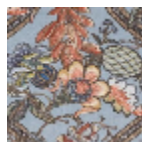

BT127001 A LA TABLE DU ROI

Pineapples, the king of fruits, evoke exoticism par excellence. It fascinated all the European monarchs who attempted to grow them in our temperate climates from the second half of the 17th century. Printed on cut pile, A LA TABLE DU ROI reproduces a delightful document from the first half of the 19th century in surprising colors.

BT127001 - CÉLESTE

Raccord : Vertical 101 cm / 39,76 inch

Raccord : Horizontal 131 cm / 51 inch

Laize : 394,00 cm / 155,11 inch

Braquenié

PERFORMANCE	TRAFIC INTENSE - NON FEU
FAMILY	Carpet Rug
TECHNIQUE	Printed tuft
USE	Intensive traffic Stairs
COMPOSITION	100 % Polyamide
DENSITY	19788 Points/Sq.ft
PILE	Cut pile
ASPECT	Mat
WIDTH	394 cm / 155,11 inch
REPEAT	H: 131 cm - 51,00 inch V: 101 cm - 39,76 inch Straight repeat
NUMBER OF COLORS	-
PILE HEIGHT	6.00 mm 0.24 inch
TOTAL HEIGHT	8.00 mm 0.31 inch
TOTAL WEIGHT	7.53 oz/ft ²
CERTIFICATIONS	Passé
NOTES	Fire retardant Heavy traffic Large width
INFORMATION	Production tolerance +/- 3 to 5%

2 Colors

BT127001
CÉLESTE

BT127002
Rouge de
chine