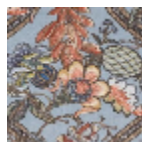

BT127002 A LA TABLE DU ROI

Pineapples, the king of fruits, evoke exoticism par excellence. It fascinated all the European monarchs who attempted to grow them in our temperate climates from the second half of the 17th century. Printed on cut pile, A LA TABLE DU ROI reproduces a delightful document from the first half of the 19th century in surprising colors.

BT127002 - Rouge de chine

Raccord : Vertical 101 cm / 39,76 inch

Raccord : Horizontal 131 cm / 51 inch

Laize : 394,00 cm / 155,11 inch

Braquenié

PERFORMANCE	TRAFIC INTENSE - NON FEU
FAMILY	Carpet Rug
TECHNIQUE	Printed tuft
USE	Intensive traffic Stairs
COMPOSITION	100 % Polyamide
DENSITY	19788 Points/Sq.ft
PILE	Cut pile
ASPECT	Mat
WIDTH	394 cm / 155,11 inch
REPEAT	H: 131 cm - 51,00 inch V: 101 cm - 39,76 inch Straight repeat
NUMBER OF COLORS	-
PILE HEIGHT	6.00 mm 0.24 inch
TOTAL HEIGHT	8.00 mm 0.31 inch
TOTAL WEIGHT	7.53 oz/ft ²
CERTIFICATIONS	Passé
NOTES	Fire retardant Heavy traffic Large width
INFORMATION	Production tolerance +/- 3 to 5%

2 Colors

BT127001
CÉLESTE

BT127002
Rouge de
chine