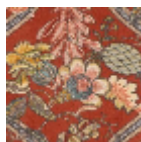

BT127002 A LA TABLE DU ROI

Pineapples, the king of fruits, evoke exoticism par excellence. It fascinated all the European monarchs who attempted to grow them in our temperate climates from the second half of the 17th century. Printed on cut pile, A LA TABLE DU ROI reproduces a delightful document from the first half of the 19th century in surprising colors.

BT127002 - Rouge de chine

Raccord : Vertical 101 cm / 39,76 inch

Raccord : Horizontal 131 cm / 51 inch

Laize : 394,00 cm / 155,11 inch

Braquenié

PERFORMANCE	TRAFIC INTENSE - NON FEU
FAMILY	Carpet Rug
TECHNIQUE	Printed tuft
USE	Intensive traffic Stairs
COMPOSITION	100 % Polyamide
DENSITY	19788 Points/Sq.ft
PILE	Cut pile
ASPECT	Mat
WIDTH	394 cm / 155,11 inch
REPEAT	H: 131 cm - 51,00 inch V: 101 cm - 39,76 inch Straight repeat
NUMBER OF COLORS	-
PILE HEIGHT	6.00 mm 0.24 inch
TOTAL HEIGHT	8.00 mm 0.31 inch
TOTAL WEIGHT	7.53 oz/ft ²
CERTIFICATIONS	Passé
NOTES	Fire retardant Heavy traffic Large width
INFORMATION	Production tolerance +/- 3 to 5%

2 Colors

BT127001
CÉLESTE

BT127002
Rouge de
chine