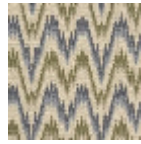

## BT146001 MONTLIVAUT

Halfway between a colorful chevron and a hint of Hungary, this charming Axminster carpet pattern comes in two colors.

### BT146001 - Vert

### Braquenié

<b>PERFORMANCE</b>	TRAFIC INTENSE - NON FEU
<b>FAMILY</b>	Carpet
<b>TECHNIQUE</b>	Fast-Track woven Axminster
<b>USE</b>	Intensive traffic
<b>COMPOSITION</b>	80 % Wool - 20 % Polyamide
<b>DENSITY</b>	7x10
<b>PILE</b>	Cut pile
<b>ASPECT</b>	Mat
<b>REPEAT</b>	H: 25 cm - 9,00 inch V: 25 cm - 9,84 inch Straight repeat
<b>NUMBER OF COLORS</b>	6
<b>PILE HEIGHT</b>	7.40 mm 0.29 inch
<b>TOTAL HEIGHT</b>	10.10 mm 0.39 inch
<b>TOTAL WEIGHT</b>	7.18 oz/ft <sup>2</sup>
<b>NOTES</b>	Fire retardant Heavy traffic Large width
<b>INFORMATION</b>	Production tolerance +/- 3 to 5% Natural irregularities Natural peeling

# 7 Colors

BT146\_AX\_001

BT146\_FT\_001

BT146\_FT\_0011

BT146\_FT\_0012

BT146001  
Vert

BT146001\_T

BT146002  
Ocre