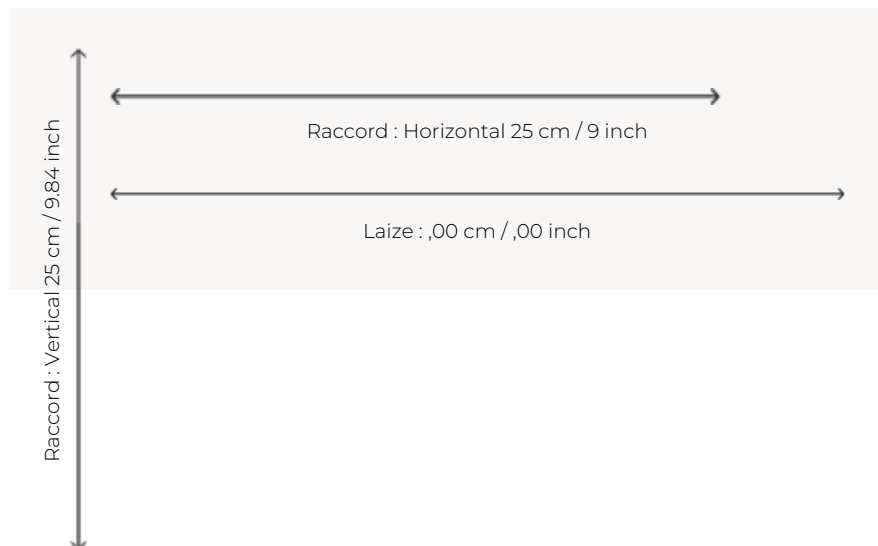

BT146001_T MONTLIVAUT

Halfway between a colorful chevron and a hint of Hungary, this charming Axminster carpet pattern comes in two colors.

BT146001_T -

Braquenié

PERFORMANCE TRAFIC INTENSE - NON FEU

FAMILY Carpet

TECHNIQUE Fast-Track woven Axminster

USE Intensive traffic

COMPOSITION 80 % Wool - 20 % Polyamide

DENSITY 7x10

PILE Cut pile

ASPECT Mat

REPEAT H: 25 cm - 9,00 inch
V: 25 cm - 9,84 inch
Straight repeat

NUMBER OF COLORS 6

PILE HEIGHT 7.40 mm
0.29 inch

TOTAL HEIGHT 10.10 mm
0.39 inch

TOTAL WEIGHT 7.18 oz/ft²

NOTES Fire retardant
Heavy traffic
Large width

INFORMATION Production tolerance +/- 3 to 5%
Natural irregularities
Natural peeling