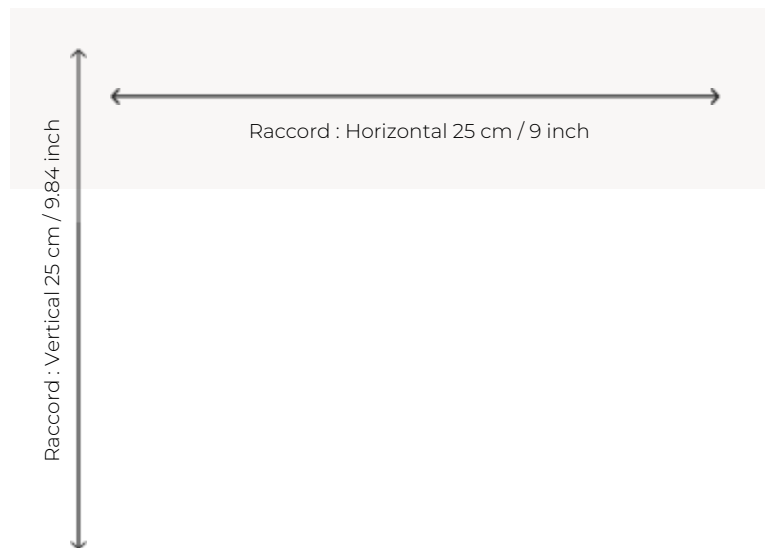

BT146001_T MONTLIVAUT

Halfway between a colorful chevron and a hint of Hungary, this charming Axminster carpet pattern comes in two colors.

BT146001_T -

Braquenié

PERFORMANCE TRAFIC INTENSE - NON FEU

FAMILY Carpet

TECHNIQUE Fast-Track woven Axminster

USE Intensive traffic

COMPOSITION 80 % Wool - 20 % Polyamide

DENSITY 7x10

PILE Cut pile

ASPECT Mat

REPEAT H: 25 cm - 9,00 inch
V: 25 cm - 9,84 inch
Straight repeat

NUMBER OF COLORS 6

PILE HEIGHT 7.40 mm
0.29 inch

TOTAL HEIGHT 10.10 mm
0.39 inch

TOTAL WEIGHT 7.18 oz/ft²

NOTES Fire retardant
Heavy traffic
Large width

INFORMATION Production tolerance +/- 3 to 5%
Natural irregularities
Natural peeling