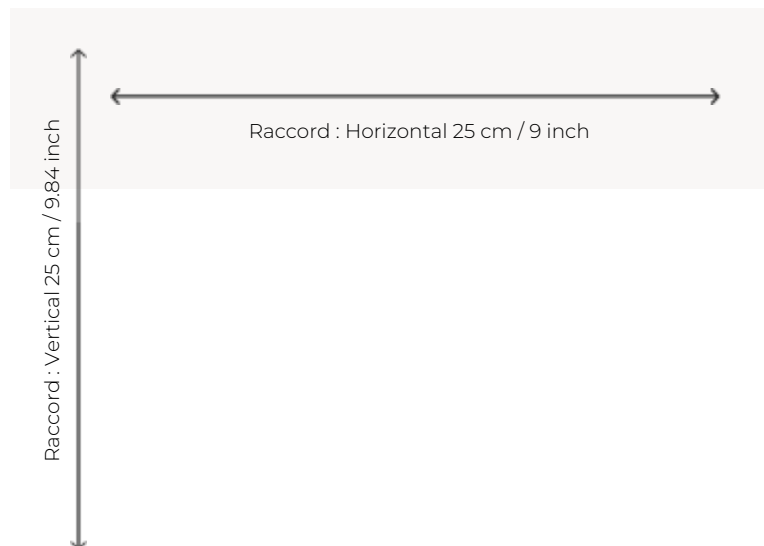

BT146001_T MONTLIVAUT

Halfway between a colorful chevron and a hint of Hungary, this charming Axminster carpet pattern comes in two colors.

BT146001_T -

Braquenié

PERFORMANCE TRAFIC INTENSE - NON FEU

FAMILY Carpet

TECHNIQUE Fast-Track woven Axminster

USE Intensive traffic

COMPOSITION 80 % Wool - 20 % Polyamide

DENSITY 7x10

PILE Cut pile

ASPECT Mat

REPEAT H: 25 cm - 9,00 inch
V: 25 cm - 9,84 inch
Straight repeat

NUMBER OF COLORS 6

PILE HEIGHT 7.40 mm
0.29 inch

TOTAL HEIGHT 10.10 mm
0.39 inch

TOTAL WEIGHT 7.18 oz/ft²

NOTES Fire retardant
Heavy traffic
Large width

INFORMATION Production tolerance +/- 3 to 5%
Natural irregularities
Natural peeling