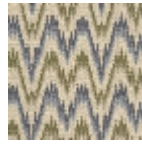

BT146002 MONTLIVAUT

Halfway between a colorful chevron and a hint of Hungary, this charming Axminster carpet pattern comes in two colors.

BT146002 - Ocre

Braquenié

PERFORMANCE TRAFIC INTENSE - NON FEU

FAMILY Carpet

TECHNIQUE Fast-Track woven Axminster

USE Intensive traffic

COMPOSITION 80 % Wool - 20 % Polyamide

DENSITY 7x10

PILE Cut pile

ASPECT Mat

REPEAT H: 25 cm - 9,00 inch
V: 25 cm - 9,84 inch
Straight repeat

NUMBER OF COLORS 6

PILE HEIGHT 7.40 mm
0.29 inch

TOTAL HEIGHT 10.10 mm
0.39 inch

TOTAL WEIGHT 7.18 oz/ft²

NOTES Fire retardant
Heavy traffic
Large width

INFORMATION Production tolerance +/- 3 to 5%
Natural irregularities
Natural peeling

7 Colors

BT146_AX_001

BT146_FT_001

BT146_FT_0011

BT146_FT_0012

BT146001
Vert

BT146001_T

BT146002
Ocre