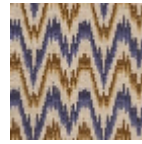

BT146002 MONTLIVAUT

Halfway between a colorful chevron and a hint of Hungary, this charming Axminster carpet pattern comes in two colors.

BT146002 - Ocre

Braquenié

PERFORMANCE TRAFIC INTENSE - NON FEU

FAMILY Carpet

TECHNIQUE Fast-Track woven Axminster

USE Intensive traffic

COMPOSITION 80 % Wool - 20 % Polyamide

DENSITY 7x10

PILE Cut pile

ASPECT Mat

REPEAT H: 25 cm - 9,00 inch
V: 25 cm - 9,84 inch
Straight repeat

NUMBER OF COLORS 6

7 Colors

BT146_AX_001

BT146_FT_001

BT146_FT_0011

BT146_FT_0012

BT146001
Vert

BT146001_T

BT146002
Ocre