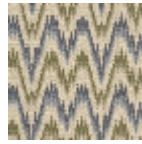

## BT146002 MONTLIVAUT

Halfway between a colorful chevron and a hint of Hungary, this charming Axminster carpet pattern comes in two colors.

# 7 Colors

BT146\_AX\_001

BT146\_FT\_001

BT146\_FT\_0011

BT146\_FT\_0012

BT146001  
Vert

BT146001\_T

BT146002  
Ocre