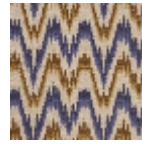

## BT146002 MONTLIVAUT

Halfway between a colorful chevron and a hint of Hungary, this charming Axminster carpet pattern comes in two colors.

# 7 Colors

BT146\_AX\_001

BT146\_FT\_001

BT146\_FT\_0011

BT146\_FT\_0012

BT146001  
Vert

BT146001\_T

BT146002  
Ocre