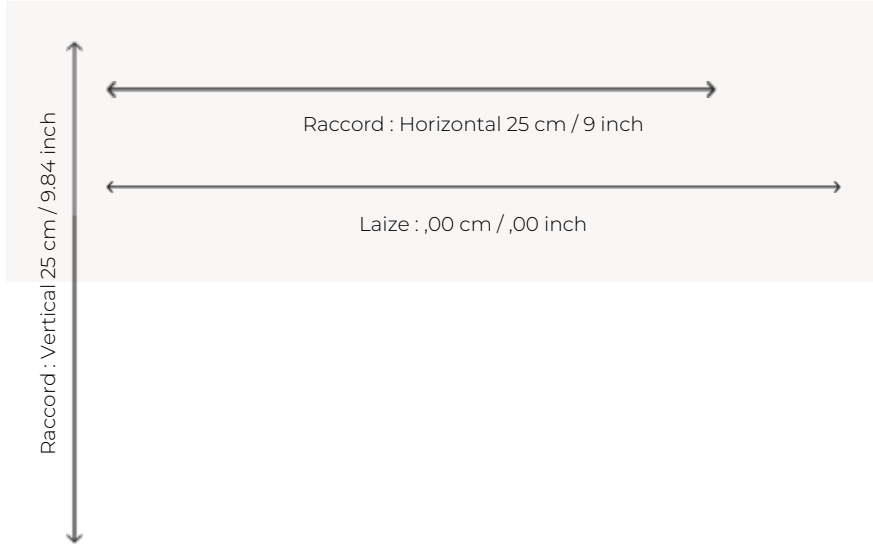

BT146_AX_001 MONTLIVAUT

Halfway between a colorful chevron and a hint of Hungary, this charming Axminster carpet pattern comes in two colors.

BT146_AX_001 -

Braquenié

PERFORMANCE TRAFIC INTENSE - NON FEU

FAMILY Carpet

TECHNIQUE Fast-Track woven Axminster

USE Intensive traffic

COMPOSITION 80 % Wool - 20 % Polyamide

DENSITY 7x10

PILE Cut pile

ASPECT Mat

REPEAT H: 25 cm - 9,00 inch
V: 25 cm - 9,84 inch
Straight repeat

NUMBER OF COLORS 6

PILE HEIGHT 7.40 mm
0.29 inch

TOTAL HEIGHT 10.10 mm
0.39 inch

TOTAL WEIGHT 7.18 oz/ft²

NOTES Fire retardant
Heavy traffic
Large width

INFORMATION Production tolerance +/- 3 to 5%
Natural irregularities
Natural peeling