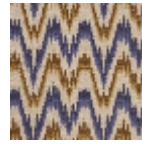

BT146_AX_001 MONTLIVAUT

Halfway between a colorful chevron and a hint of Hungary, this charming Axminster carpet pattern comes in two colors.

BT146_AX_001 -

Braquenié

PERFORMANCE TRAFIC INTENSE - NON FEU

FAMILY Carpet

TECHNIQUE Fast-Track woven Axminster

USE Intensive traffic

COMPOSITION 80 % Wool - 20 % Polyamide

DENSITY 7x10

PILE Cut pile

ASPECT Mat

REPEAT H: 25 cm - 9,00 inch
V: 25 cm - 9,84 inch
Straight repeat

NUMBER OF COLORS 6

7 Colors

BT146_AX_001

BT146_FT_001

BT146_FT_0011

BT146_FT_0012

BT146001
Vert

BT146001_T

BT146002
Ocre