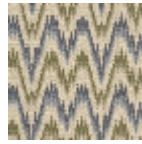

BT146_AX_001 MONTLIVAUT

Halfway between a colorful chevron and a hint of Hungary, this charming Axminster carpet pattern comes in two colors.

BT146_AX_001 -

Braquenié

PERFORMANCE TRAFIC INTENSE - NON FEU

FAMILY Carpet

TECHNIQUE Fast-Track woven Axminster

USE Intensive traffic

COMPOSITION 80 % Wool - 20 % Polyamide

DENSITY 7x10

PILE Cut pile

ASPECT Mat

REPEAT H: 25 cm - 9,00 inch
V: 25 cm - 9,84 inch
Straight repeat

NUMBER OF COLORS 6

PILE HEIGHT 7.40 mm
0.29 inch

TOTAL HEIGHT 10.10 mm
0.39 inch

TOTAL WEIGHT 7.18 oz/ft²

NOTES Fire retardant
Heavy traffic
Large width

INFORMATION Production tolerance +/- 3 to 5%
Natural irregularities
Natural peeling

7 Colors

BT146_AX_001

BT146_FT_001

BT146_FT_0011

BT146_FT_0012

BT146001
Vert

BT146001_T

BT146002
Ocre