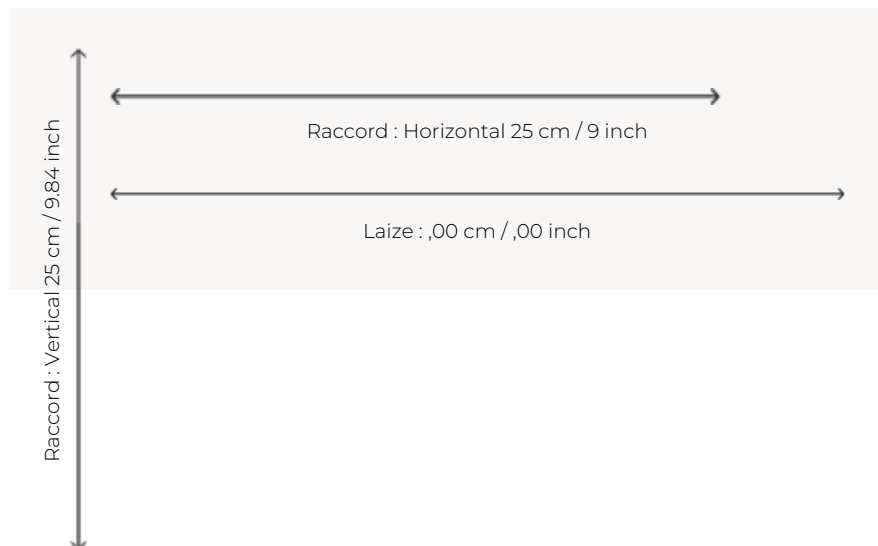

BT146_FT_001 MONTLIVAUT

Halfway between a colorful chevron and a hint of Hungary, this charming Axminster carpet pattern comes in two colors.

BT146_FT_001 -

Braquenié

PERFORMANCE TRAFIC INTENSE - NON FEU

FAMILY Carpet

TECHNIQUE Fast-Track woven Axminster

USE Intensive traffic

COMPOSITION 80 % Wool - 20 % Polyamide

DENSITY 7x10

PILE Cut pile

ASPECT Mat

REPEAT H: 25 cm - 9,00 inch
V: 25 cm - 9,84 inch
Straight repeat

NUMBER OF COLORS 6

PILE HEIGHT 7.40 mm
0.29 inch

TOTAL HEIGHT 10.10 mm
0.39 inch

TOTAL WEIGHT 7.18 oz/ft²

NOTES Fire retardant
Heavy traffic
Large width

INFORMATION Production tolerance +/- 3 to 5%
Natural irregularities
Natural peeling