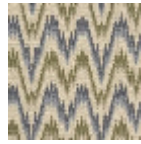

# BT146\_FT\_001 MONTLIVAUT

Halfway between a colorful chevron and a hint of Hungary, this charming Axminster carpet pattern comes in two colors.

# 7 Colors

BT146\_AX\_001

BT146\_FT\_001

BT146\_FT\_0011

BT146\_FT\_0012

BT146001  
Vert

BT146001\_T

BT146002  
Ocre