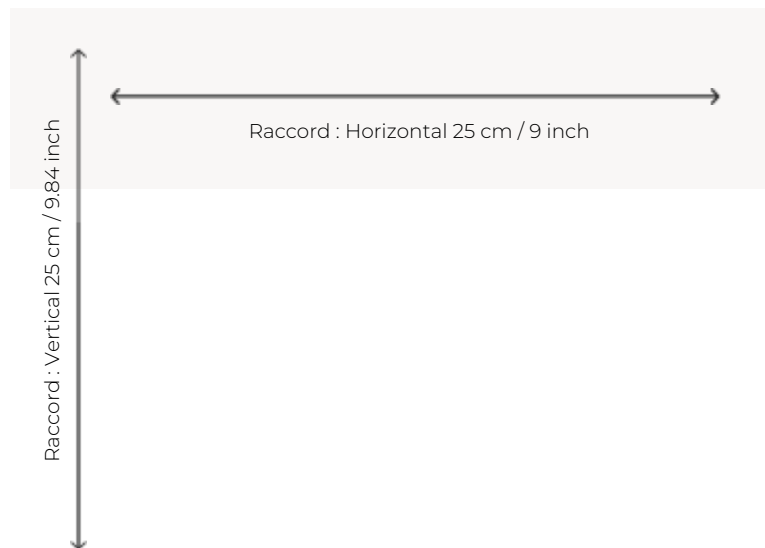

BT146_FT_001 MONTLIVAUT

Halfway between a colorful chevron and a hint of Hungary, this charming Axminster carpet pattern comes in two colors.

BT146_FT_001 -

Braquenié

PERFORMANCE TRAFIC INTENSE - NON FEU

FAMILY Carpet

TECHNIQUE Fast-Track woven Axminster

USE Intensive traffic

COMPOSITION 80 % Wool - 20 % Polyamide

DENSITY 7x10

PILE Cut pile

ASPECT Mat

REPEAT H: 25 cm - 9,00 inch
V: 25 cm - 9,84 inch
Straight repeat

NUMBER OF COLORS 6

PILE HEIGHT 7.40 mm
0.29 inch

TOTAL HEIGHT 10.10 mm
0.39 inch

TOTAL WEIGHT 7.18 oz/ft²

NOTES Fire retardant
Heavy traffic
Large width

INFORMATION Production tolerance +/- 3 to 5%
Natural irregularities
Natural peeling