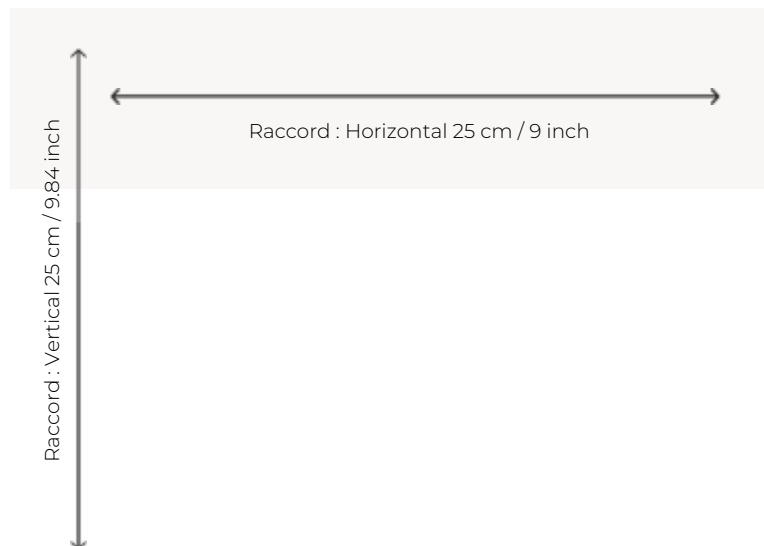

BT146_FT_001 MONTLIVAUT

Halfway between a colorful chevron and a hint of Hungary, this charming Axminster carpet pattern comes in two colors.

BT146_FT_001 -

Braquenié

PERFORMANCE TRAFIC INTENSE - NON FEU

FAMILY Carpet

TECHNIQUE Fast-Track woven Axminster

USE Intensive traffic

COMPOSITION 80 % Wool - 20 % Polyamide

DENSITY 7x10

PILE Cut pile

ASPECT Mat

REPEAT H: 25 cm - 9,00 inch
V: 25 cm - 9,84 inch
Straight repeat

NUMBER OF COLORS 6

PILE HEIGHT 7.40 mm
0.29 inch

TOTAL HEIGHT 10.10 mm
0.39 inch

TOTAL WEIGHT 7.18 oz/ft²

NOTES Fire retardant
Heavy traffic
Large width

INFORMATION Production tolerance +/- 3 to 5%
Natural irregularities
Natural peeling