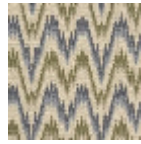

# BT146\_FT\_0011 MONTLIVAUT

Halfway between a colorful chevron and a hint of Hungary, this charming Axminster carpet pattern comes in two colors.

# 7 Colors

BT146\_AX\_001

BT146\_FT\_001

BT146\_FT\_0011

BT146\_FT\_0012

BT146001  
Vert

BT146001\_T

BT146002  
Ocre