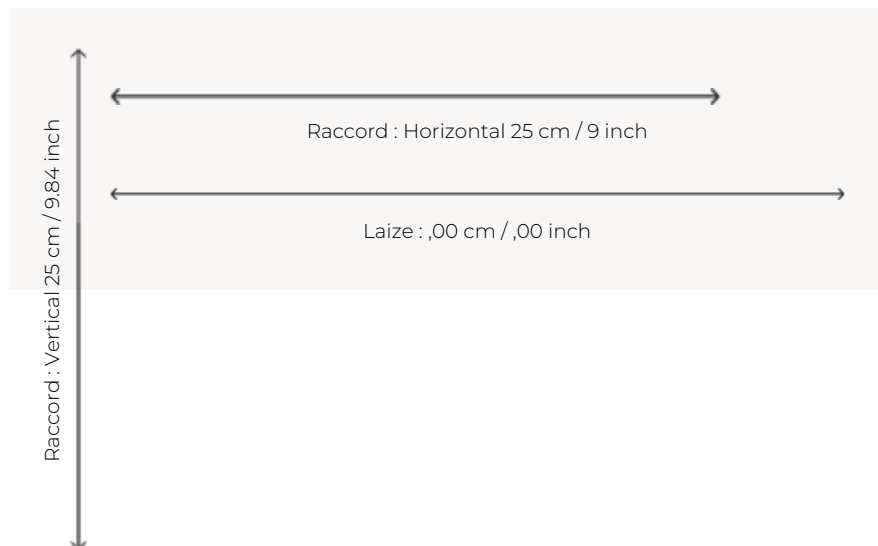

BT146_FT_0011 MONTLIVAUT

Halfway between a colorful chevron and a hint of Hungary, this charming Axminster carpet pattern comes in two colors.

BT146_FT_0011 -

Braquenié

PERFORMANCE TRAFIC INTENSE - NON FEU

FAMILY Carpet

TECHNIQUE Fast-Track woven Axminster

USE Intensive traffic

COMPOSITION 80 % Wool - 20 % Polyamide

DENSITY 7x10

PILE Cut pile

ASPECT Mat

REPEAT H: 25 cm - 9,00 inch
V: 25 cm - 9,84 inch
Straight repeat

NUMBER OF COLORS 6

PILE HEIGHT 7.40 mm
0.29 inch

TOTAL HEIGHT 10.10 mm
0.39 inch

TOTAL WEIGHT 7.18 oz/ft²

NOTES Fire retardant
Heavy traffic
Large width

INFORMATION Production tolerance +/- 3 to 5%
Natural irregularities
Natural peeling