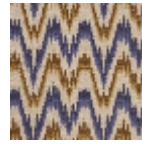

# BT146\_FT\_0012 MONTLIVAUT

Halfway between a colorful chevron and a hint of Hungary, this charming Axminster carpet pattern comes in two colors.

# 7 Colors

BT146\_AX\_001

BT146\_FT\_001

BT146\_FT\_0011

BT146\_FT\_0012

BT146001  
Vert

BT146001\_T

BT146002  
Ocre