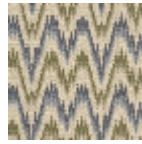

# BT146\_FT\_0012 MONTLIVAUT

Halfway between a colorful chevron and a hint of Hungary, this charming Axminster carpet pattern comes in two colors.

# 7 Colors

BT146\_AX\_001

BT146\_FT\_001

BT146\_FT\_0011

BT146\_FT\_0012

BT146001  
Vert

BT146001\_T

BT146002  
Ocre