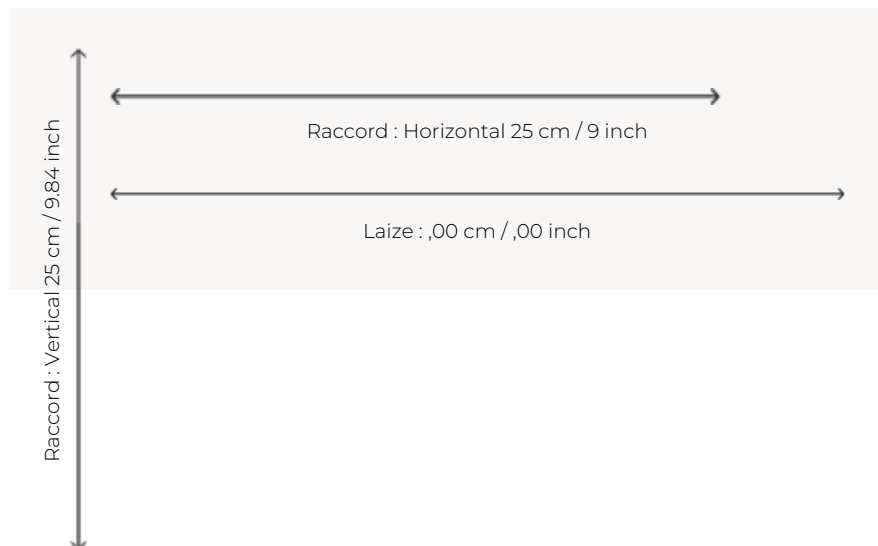

# BT146\_FT\_0012 MONTLIVAUT

Halfway between a colorful chevron and a hint of Hungary, this charming Axminster carpet pattern comes in two colors.

## Braquenié

**PERFORMANCE** TRAFIC INTENSE - NON FEU

**FAMILY** Carpet

**TECHNIQUE** Fast-Track woven Axminster

**USE** Intensive traffic

**COMPOSITION** 80 % Wool - 20 % Polyamide

**DENSITY** 7x10

**PILE** Cut pile

**ASPECT** Mat

**REPEAT** H: 25 cm - 9,00 inch  
V: 25 cm - 9,84 inch  
Straight repeat

**NUMBER OF COLORS** 6

**PILE HEIGHT** 7.40 mm  
0.29 inch

**TOTAL HEIGHT** 10.10 mm  
0.39 inch

**TOTAL WEIGHT** 7.18 oz/ft<sup>2</sup>

**NOTES** Fire retardant  
Heavy traffic  
Large width

**INFORMATION** Production tolerance +/- 3 to 5%  
Natural irregularities  
Natural peeling