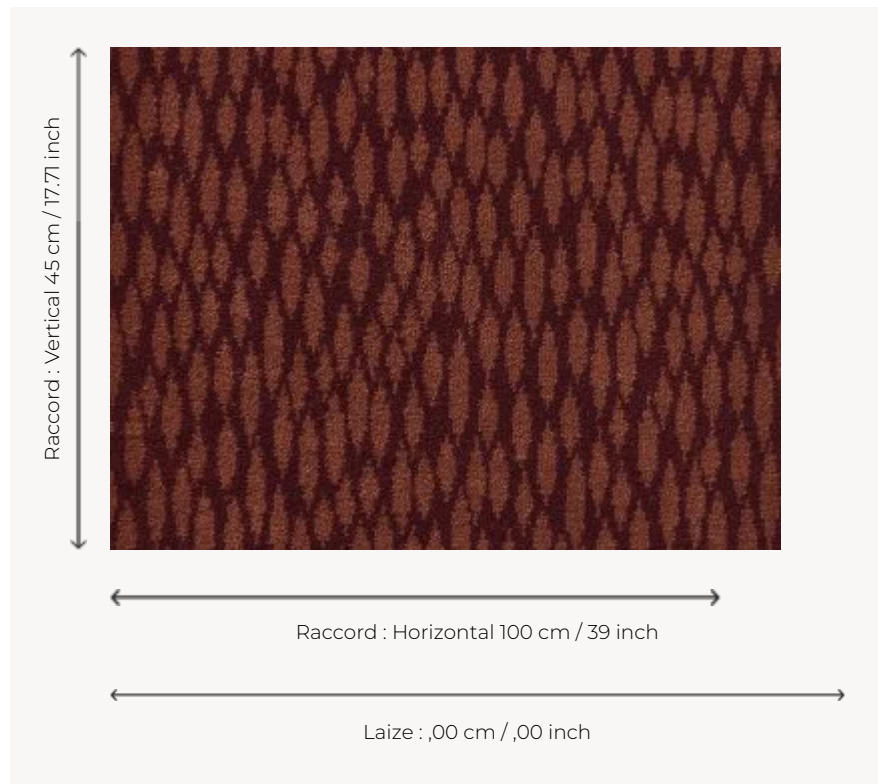

FT121006 COLETTE

This small feather pattern woven in Fast-Track Axminster creates a carpet with a delicate charm.

FT121006 - Terracotta

Pierre Frey

PERFORMANCE TRAFIC INTENSE - NON FEU

FAMILY Carpet

TECHNIQUE Fast-Track woven Axminster

USE Intensive traffic

COMPOSITION 80 % Wool - 20 % Polyamide

DENSITY 7x10

PILE Cut pile

ASPECT Mat

REPEAT H: 100 cm - 39,00 inch
V: 45 cm - 17,71 inch
Straight repeat

NUMBER OF COLORS 2

PILE HEIGHT 7.30 mm
0.29 inch

TOTAL HEIGHT 10.00 mm
0.39 inch

TOTAL WEIGHT 7.06 oz/ft²

CERTIFICATIONS Passé

NOTES Fire retardant
Heavy traffic
Large width

INFORMATION Production tolerance +/- 3 to 5%
Natural peeling

4 Colors

FT121002
Moutarde