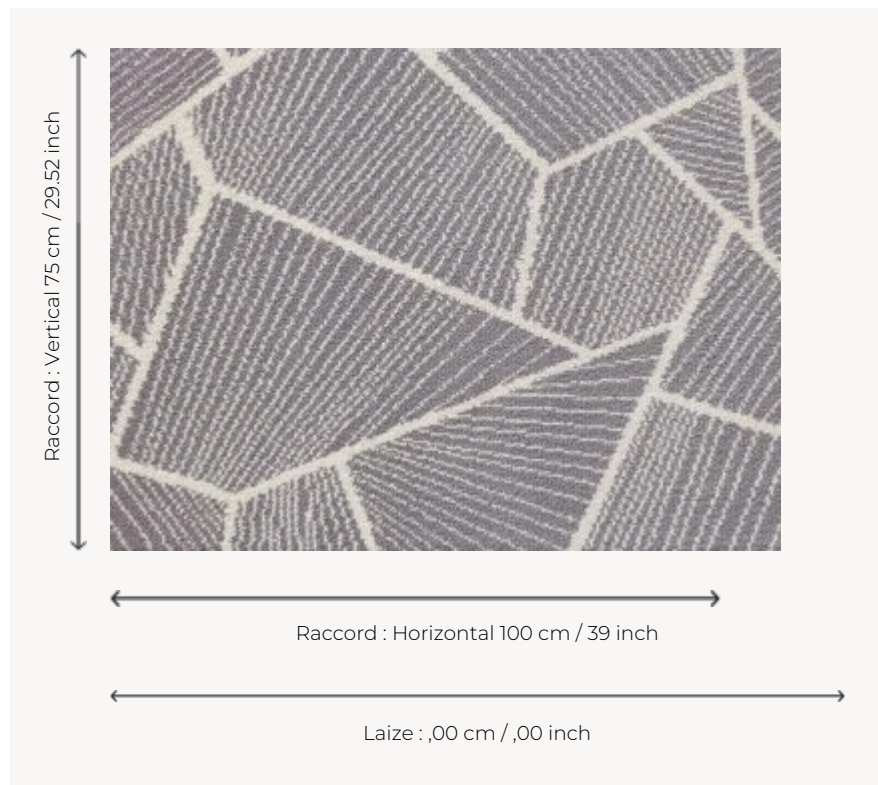

FT124003 EVENTAIL

Fast-track Axminster woven carpet worked in a broken fan pattern. This iconographic element appears on jewelry and porcelain from the Art Deco period.

FT124003 - Gris

Pierre Frey

PERFORMANCE	TRAFIC INTENSE - NON FEU
FAMILY	Carpet Rug
TECHNIQUE	Fast-Track woven Axminster
USE	Intensive traffic
COMPOSITION	80 % Wool - 20 % Polyamide
DENSITY	7x10
PILE	Cut pile
ASPECT	Mat
REPEAT	H: 100 cm - 39,00 inch V: 75 cm - 29,52 inch Straight repeat
NUMBER OF COLORS	2
PILE HEIGHT	7.50 mm 0.30 inch
TOTAL HEIGHT	10.20 mm 0.40 inch
TOTAL WEIGHT	7.79 oz/ft ²
CERTIFICATIONS	Passé
NOTES	Fire retardant Heavy traffic Large width
INFORMATION	Production tolerance +/- 3 to 5% Natural peeling

3 Colors

FT124002
Jaune

FT124003
Gris

FT124004
Noir