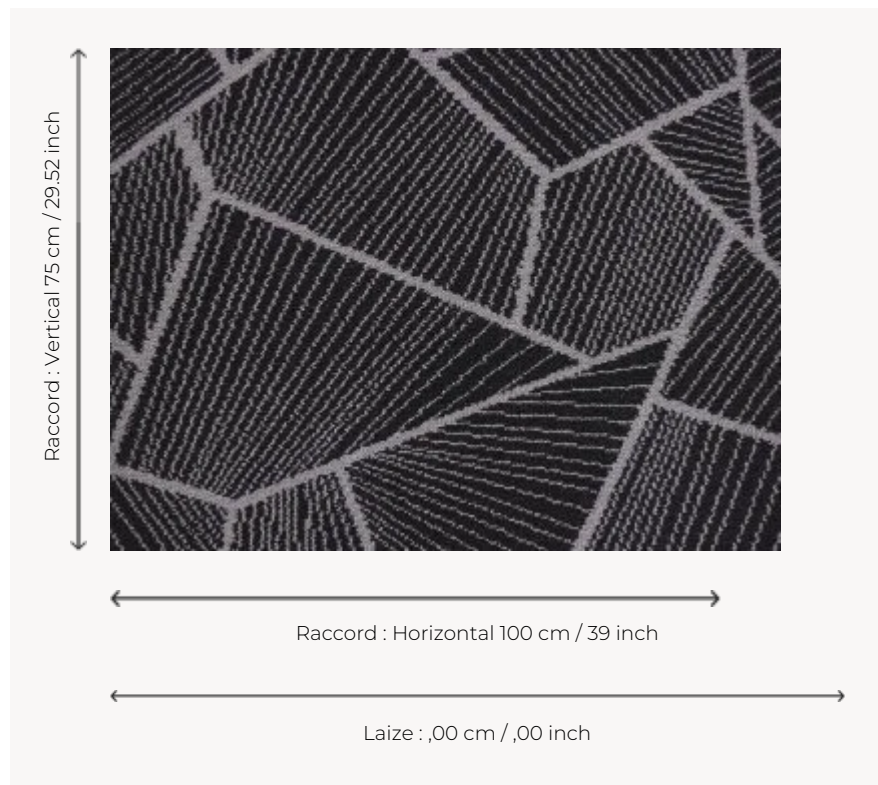

FT124004 EVENTAIL

Fast-track Axminster woven carpet worked in a broken fan pattern. This iconographic element appears on jewelry and porcelain from the Art Deco period.

FT124004 - Noir

Pierre Frey

PERFORMANCE	TRAFIC INTENSE - NON FEU
FAMILY	Carpet Rug
TECHNIQUE	Fast-Track woven Axminster
USE	Intensive traffic
COMPOSITION	80 % Wool - 20 % Polyamide
DENSITY	7x10
PILE	Cut pile
ASPECT	Mat
REPEAT	H: 100 cm - 39,00 inch V: 75 cm - 29,52 inch Straight repeat
NUMBER OF COLORS	2
PILE HEIGHT	7.50 mm 0.30 inch
TOTAL HEIGHT	10.20 mm 0.40 inch
TOTAL WEIGHT	7.79 oz/ft ²
CERTIFICATIONS	Passé
NOTES	Fire retardant Heavy traffic Large width
INFORMATION	Production tolerance +/- 3 to 5% Natural peeling

3 Colors

FT124002
Jaune

FT124003
Gris

FT124004
Noir