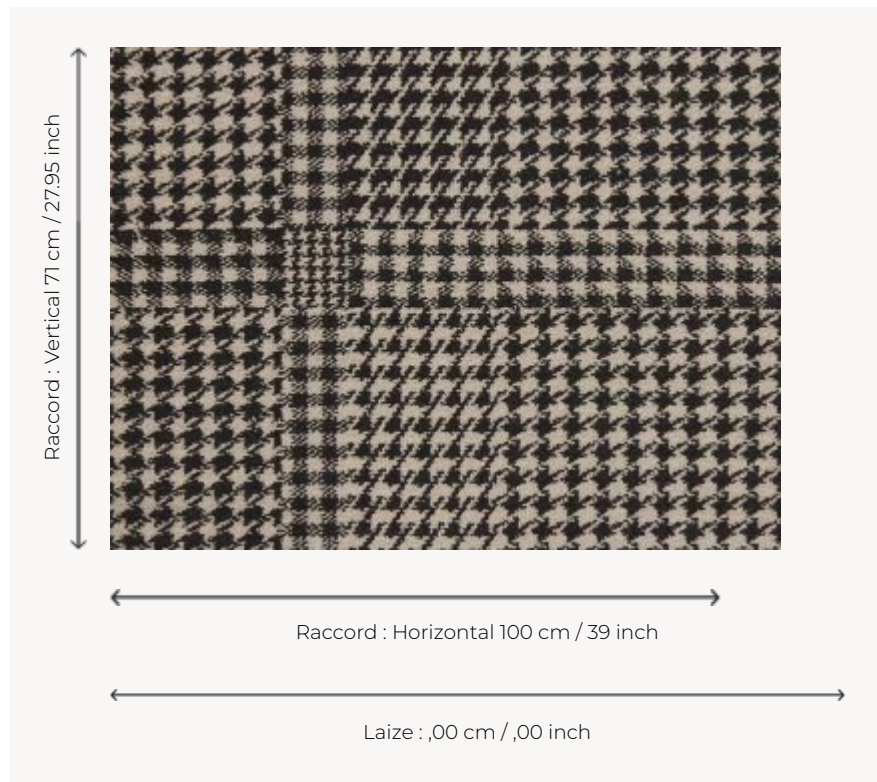

FT143003 PRINCE DE GALLES

Small checks and houndstooth from Scotland make up this large width carpet ideal for high traffic.

FT143003 - Noir/blanc

Pierre Frey

PERFORMANCE TRAFIC INTENSE - NON FEU

FAMILY Carpet

TECHNIQUE Fast-Track woven Axminster

USE Intensive traffic

COMPOSITION 80 % Wool - 20 % Polyamide

DENSITY 7x10

PILE Cut pile

ASPECT Mat

REPEAT H: 100 cm - 39,00 inch
V: 71 cm - 27,95 inch
Straight repeat

NUMBER OF COLORS 2

PILE HEIGHT 7.60 mm
0.30 inch

TOTAL HEIGHT 10.30 mm
0.40 inch

TOTAL WEIGHT 8.36 oz/ft²

CERTIFICATIONS Passé

NOTES Fire retardant
Heavy traffic
Large width

INFORMATION Production tolerance +/- 3 to 5%
Natural peeling