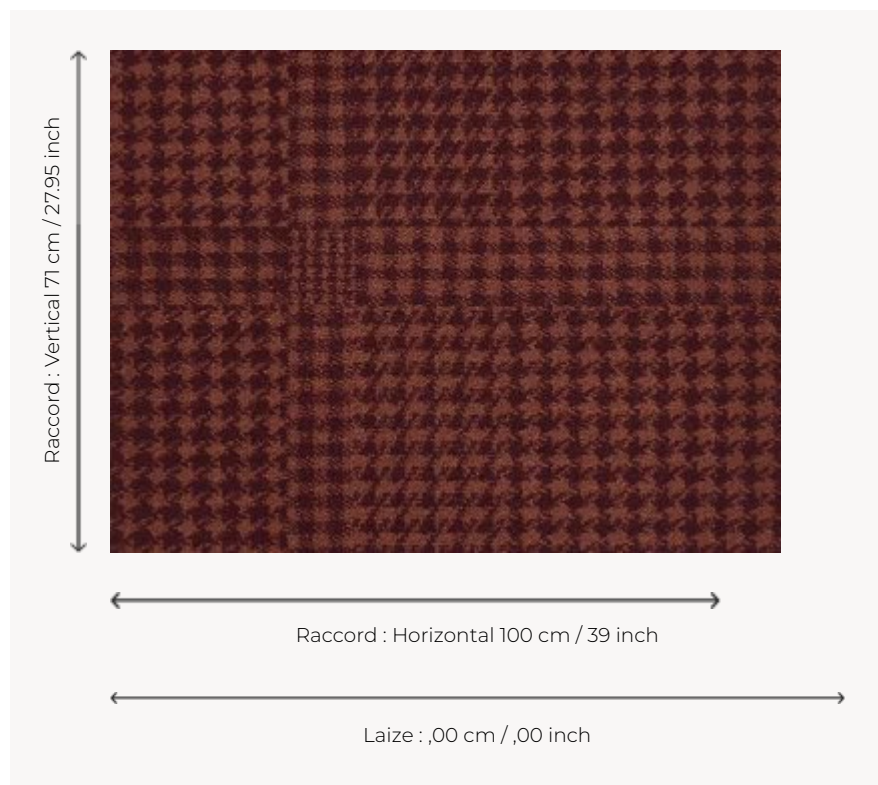

FT143004 PRINCE DE GALLES

Small checks and houndstooth from Scotland make up this large width carpet ideal for high traffic.

FT143004 - Brique

Pierre Frey

PERFORMANCE TRAFIC INTENSE - NON FEU

FAMILY Carpet

TECHNIQUE Fast-Track woven Axminster

USE Intensive traffic

COMPOSITION 80 % Wool - 20 % Polyamide

DENSITY 7x10

PILE Cut pile

ASPECT Mat

REPEAT H: 100 cm - 39,00 inch
V: 71 cm - 27,95 inch
Straight repeat

NUMBER OF COLORS 2

PILE HEIGHT 7.60 mm
0.30 inch

TOTAL HEIGHT 10.30 mm
0.40 inch

TOTAL WEIGHT 8.36 oz/ft²

CERTIFICATIONS Passé

NOTES Fire retardant
Heavy traffic
Large width

INFORMATION Production tolerance +/- 3 to 5%
Natural peeling

3 Colors

FT143003
Noir/blanc

FT143004
Brique

FT143005
Sable