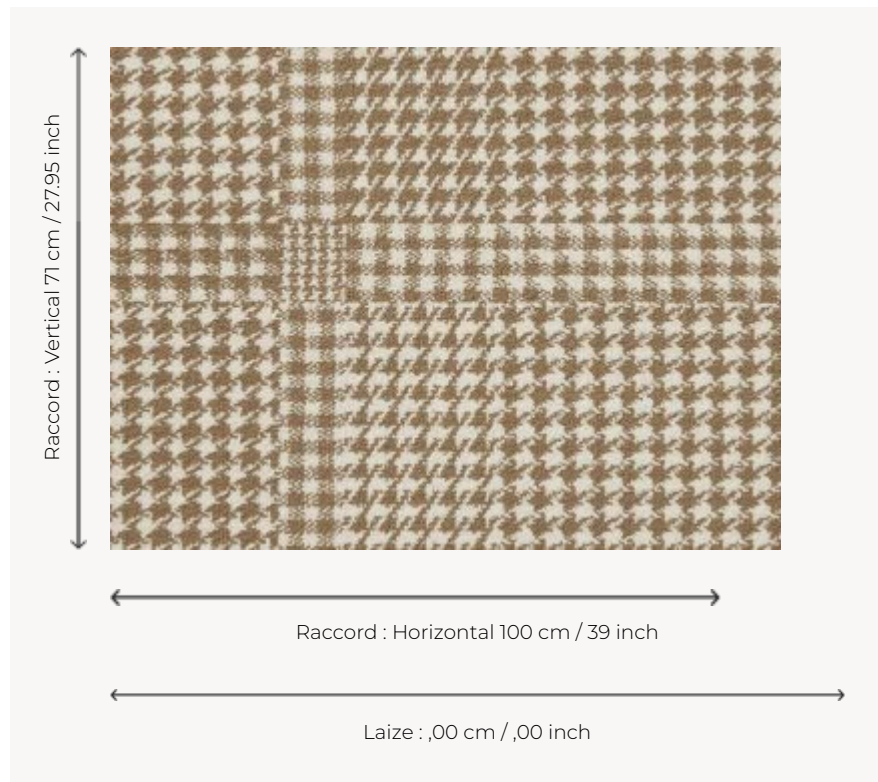

FT143005 PRINCE DE GALLES

Small checks and houndstooth from Scotland make up this large width carpet ideal for high traffic.

FT143005 - Sable

Pierre Frey

PERFORMANCE TRAFIC INTENSE - NON FEU

FAMILY Carpet

TECHNIQUE Fast-Track woven Axminster

USE Intensive traffic

COMPOSITION 80 % Wool - 20 % Polyamide

DENSITY 7x10

PILE Cut pile

ASPECT Mat

REPEAT H: 100 cm - 39,00 inch
V: 71 cm - 27,95 inch
Straight repeat

NUMBER OF COLORS 2

PILE HEIGHT 7.60 mm
0.30 inch

TOTAL HEIGHT 10.30 mm
0.40 inch

TOTAL WEIGHT 8.36 oz/ft²

CERTIFICATIONS Passé

NOTES Fire retardant
Heavy traffic
Large width

INFORMATION Production tolerance +/- 3 to 5%
Natural peeling

3 Colors

FT143003
Noir/blanc