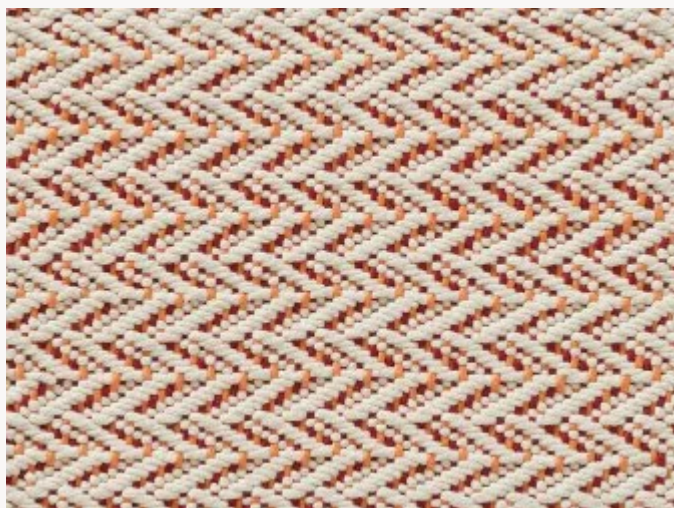

# FT178003 CULEBRA

The OUTDOOR Pierre Frey rug collection offers a quality of fibres with certified performance and a 2-year guarantee. The properties of the used fibers make them suitable for outdoor use (resistance to light, mold and water) and very easy to clean.

## FT178003 - Orange

Laize : ,00 cm / ,00 inch

## Pierre Frey

<b>PERFORMANCE</b>	Outdoor
<b>FAMILY</b>	Carpet Rug
<b>TECHNIQUE</b>	Flat-woven Aquasoft
<b>USE</b>	Outdoor Moderate traffic
<b>COMPOSITION</b>	100 % Polypropylene
<b>DENSITY</b>	3,5 Lbs
<b>PILE</b>	Woven
<b>ASPECT</b>	Mat
<b>NUMBER OF COLORS</b>	3
<b>PILE HEIGHT</b>	6.00 mm 0.24 inch
<b>TOTAL HEIGHT</b>	6.00 mm 0.23 inch
<b>TOTAL WEIGHT</b>	5.24 oz/ft <sup>2</sup>
<b>CERTIFICATIONS</b>	Non testé
<b>NOTES</b>	Light fastness, anti-mold, anti-stain Large width
<b>INFORMATION</b>	Production tolerance +/- 3 to 5%

## 3 Colors

FT178001  
Turquoise

FT178002  
Turquoise

FT178003  
Orange