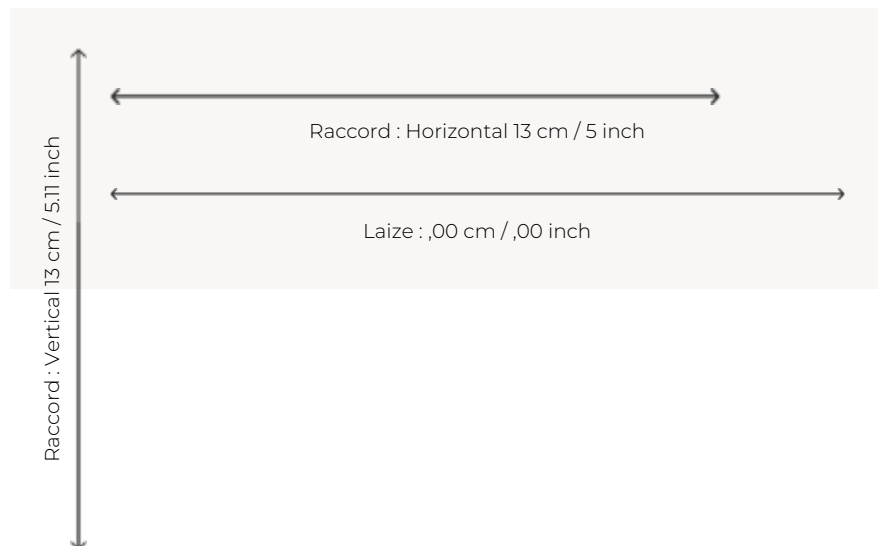

### Pierre Frey

**PERFORMANCE** TRAFIC INTENSE - NON FEU

**FAMILY** Carpet

**TECHNIQUE** Woven Axminster

**USE** Intensive traffic

**COMPOSITION** 80 % Wool - 20 % Polyamide

**DENSITY** 7x11

**PILE** Cut pile

**ASPECT** Mat

**REPEAT** H: 13 cm - 5,00 inch  
V: 13 cm - 5,11 inch  
Straight repeat

**NUMBER OF COLORS** 5

**PILE HEIGHT** 7.50 mm  
0.30 inch

**TOTAL HEIGHT** 10.20 mm  
0.40 inch

**TOTAL WEIGHT** 7.79 oz/ft<sup>2</sup>