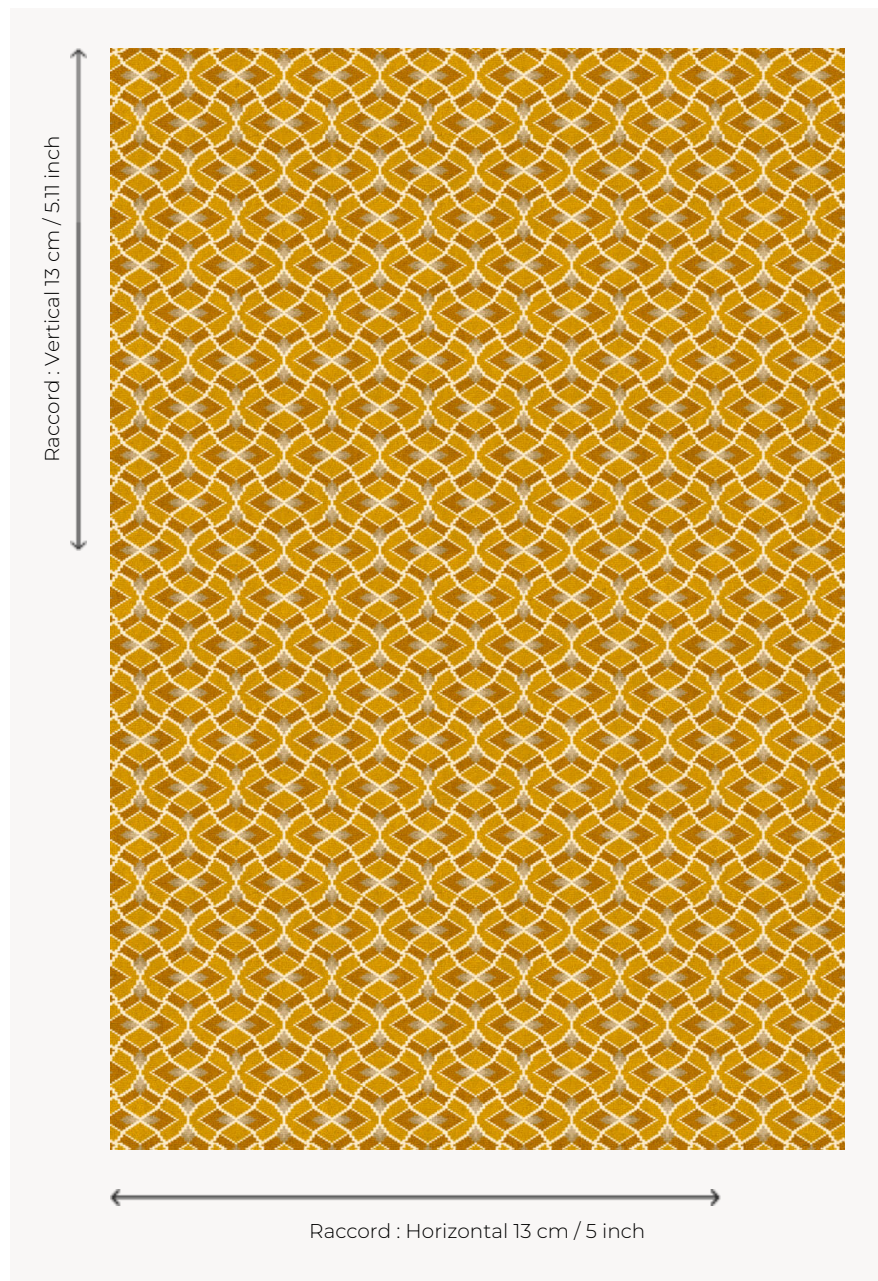

FT212002 DAJAN

DAJAN proposes a small all-over geometric pattern that is full of character, resulting in a five-colored, highly graphic carpet.

FT212002 - Moutarde

Pierre Frey

PERFORMANCE	TRAFIC INTENSE - NON FEU
FAMILY	Carpet
TECHNIQUE	Woven Axminster
USE	Intensive traffic
COMPOSITION	80 % Wool - 20 % Polyamide
DENSITY	7x11
PILE	Cut pile
ASPECT	Mat
REPEAT	H: 13 cm - 5,00 inch V: 13 cm - 5,11 inch Straight repeat
NUMBER OF COLORS	5
PILE HEIGHT	7.50 mm 0.30 inch
TOTAL HEIGHT	10.20 mm 0.40 inch
TOTAL WEIGHT	7.79 oz/ft ²
CERTIFICATIONS	Passé
NOTES	Fire retardant Heavy traffic Large width
INFORMATION	Production tolerance +/- 3 to 5% Natural peeling

2 Colors

FT212002
Moutarde

FT212003
Brique