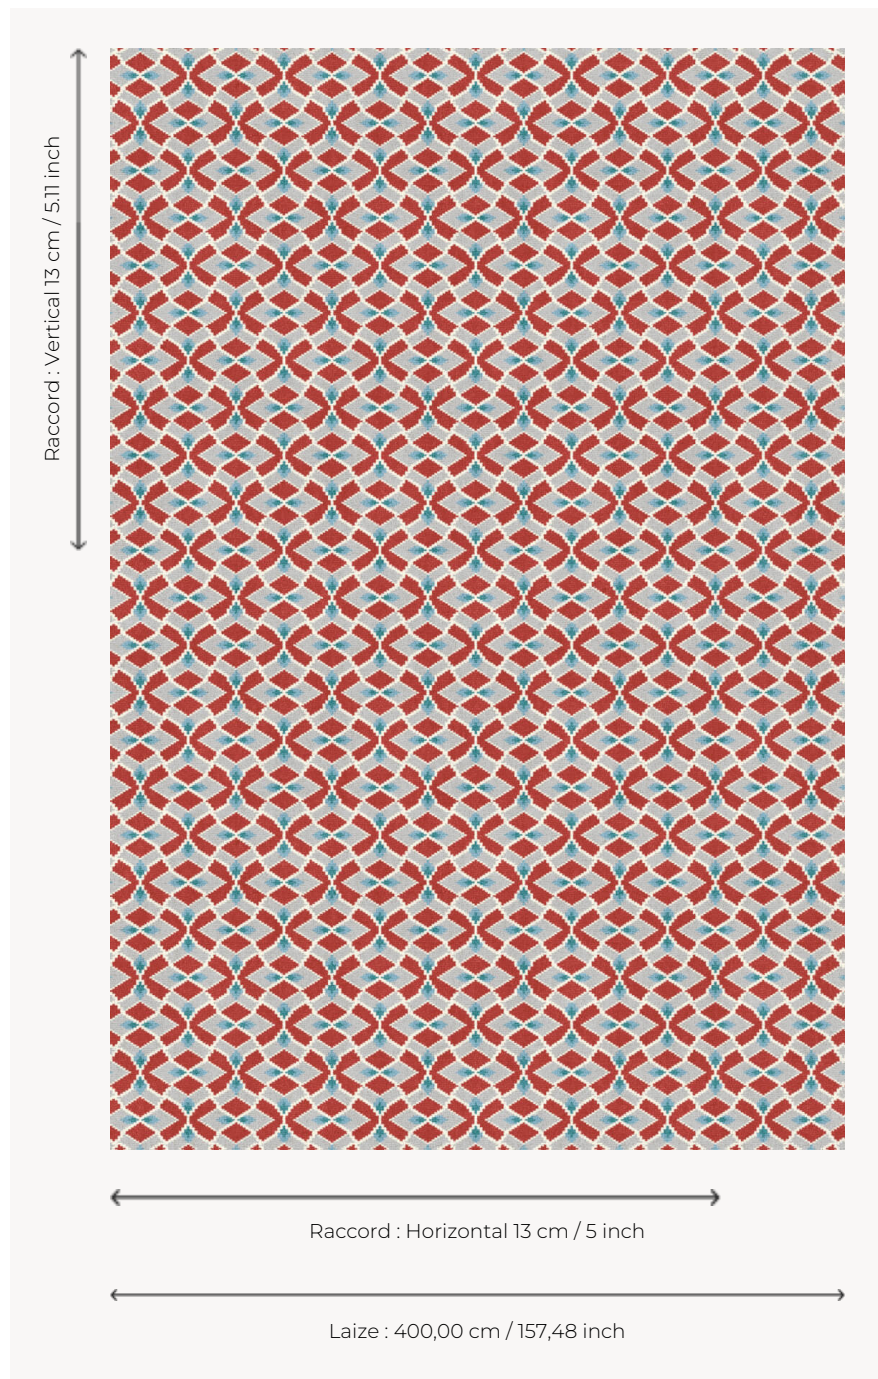

FT212003 DAJAN

DAJAN proposes a small all-over geometric pattern that is full of character, resulting in a five-colored, highly graphic carpet.

FT212003 - Brique

Pierre Frey

PERFORMANCE	TRAFIC INTENSE - NON FEU
FAMILY	Carpet
TECHNIQUE	Woven Axminster
USE	Intensive traffic
COMPOSITION	80 % Wool - 20 % Polyamide
DENSITY	7x11
PILE	Cut pile
ASPECT	Mat
WIDTH	400 cm / 157,48 inch
REPEAT	H: 13 cm - 5,00 inch V: 13 cm - 5,11 inch Straight repeat
NUMBER OF COLORS	5
PILE HEIGHT	7.50 mm 0.30 inch
TOTAL HEIGHT	10.20 mm 0.40 inch
TOTAL WEIGHT	7.79 oz/ft ²
CERTIFICATIONS	Passé
NOTES	Fire retardant Heavy traffic Large width
INFORMATION	Production tolerance +/- 3 to 5% Natural peeling

3 Colors

FT212001
Perle

FT212002
Moutarde

FT212003
Brique