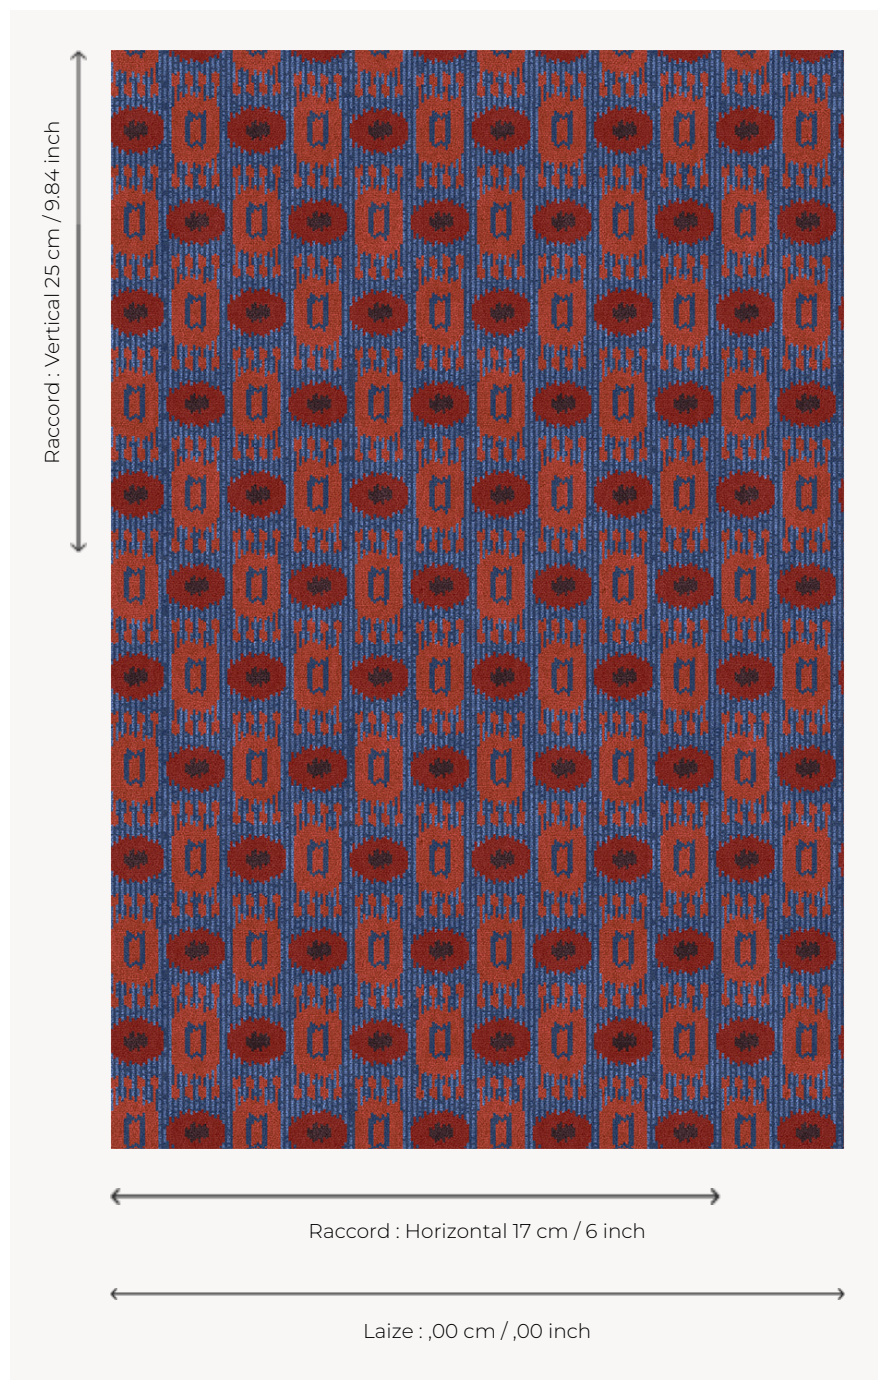

FT237002 ARARAT

Free transposition of an ikaté pattern into a 5 colour carpet.

FT237002 - Rubis

Pierre Frey

PERFORMANCE	TRAFIC INTENSE - NON FEU
FAMILY	Carpet
TECHNIQUE	Fast-Track woven Axminster
USE	Intensive traffic
COMPOSITION	80 % Wool - 20 % Polyamide
DENSITY	7x10
PILE	Cut pile
ASPECT	Mat
REPEAT	H: 17 cm - 6,00 inch V: 25 cm - 9,84 inch Straight repeat
NUMBER OF COLORS	5
PILE HEIGHT	7.40 mm 0.29 inch
TOTAL HEIGHT	10.10 mm 0.39 inch
TOTAL WEIGHT	7.18 oz/ft ²
CERTIFICATIONS	Passé
NOTES	Fire retardant Heavy traffic Large width
INFORMATION	Production tolerance +/- 3 to 5% Natural peeling

3 Colors

FT237001
Moutarde

FT237002
Rubis

FT237003
Curry rouge