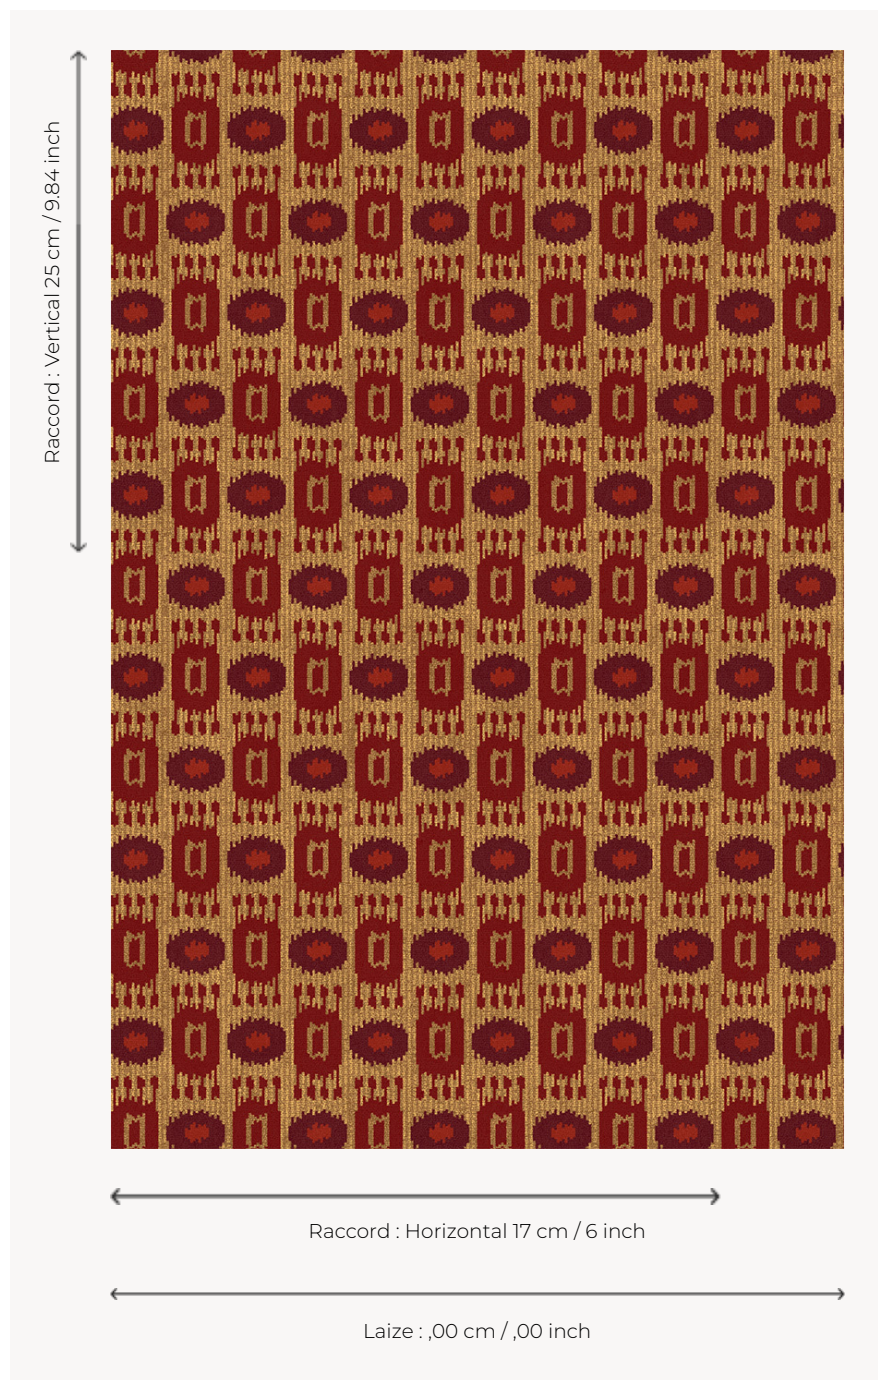

# FT237003 ARARAT

Free transposition of an ikaté pattern into a 5 colour carpet.

## FT237003 - Curry rouge

## Pierre Frey

<b>PERFORMANCE</b>	TRAFIC INTENSE - NON FEU
<b>FAMILY</b>	Carpet
<b>TECHNIQUE</b>	Fast-Track woven Axminster
<b>USE</b>	Intensive traffic
<b>COMPOSITION</b>	80 % Wool - 20 % Polyamide
<b>DENSITY</b>	7x10
<b>PILE</b>	Cut pile
<b>ASPECT</b>	Mat
<b>REPEAT</b>	H: 17 cm - 6,00 inch V: 25 cm - 9,84 inch Straight repeat
<b>NUMBER OF COLORS</b>	5
<b>PILE HEIGHT</b>	7.40 mm 0.29 inch
<b>TOTAL HEIGHT</b>	10.10 mm 0.39 inch
<b>TOTAL WEIGHT</b>	7.18 oz/ft <sup>2</sup>
<b>CERTIFICATIONS</b>	Passé
<b>NOTES</b>	Fire retardant Heavy traffic Large width
<b>INFORMATION</b>	Production tolerance +/- 3 to 5% Natural peeling

## 3 Colors

FT237001  
Moutarde

FT237002  
Rubis

FT237003  
Curry rouge