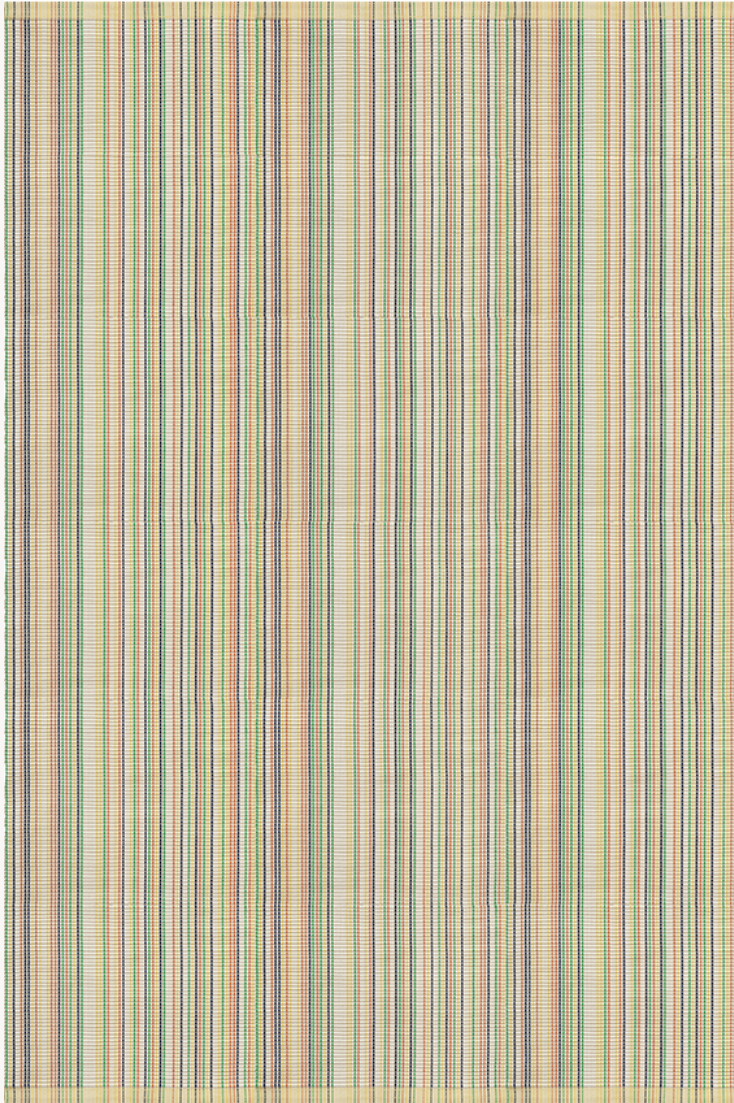

# FT248001 RAYOL

Vibrant colored stripe whose energy is enriched by a natté effect created by the weaving. Woven in high-performance outdoor fiber, this stripe completes the Aquasoft range of outdoor carpets by Pierre Frey with a very sunny note.

## FT248001 - Multicolore

## Pierre Frey

<b>PERFORMANCE</b>	Outdoor
<b>FAMILY</b>	Rug
<b>TECHNIQUE</b>	Flat-woven Aquasoft
<b>USE</b>	Outdoor Moderate traffic
<b>COMPOSITION</b>	100 % Polypropylene
<b>DENSITY</b>	2,5 Lbs
<b>PILE</b>	Woven
<b>ASPECT</b>	Mat - Textured
<b>NUMBER OF COLORS</b>	5
<b>PILE HEIGHT</b>	8.00 mm 0.31 inch
<b>TOTAL HEIGHT</b>	8.00 mm 0.31 inch
<b>TOTAL WEIGHT</b>	8.39 oz/ft <sup>2</sup>
<b>CERTIFICATIONS</b>	Non testé
<b>NOTES</b>	Light fastness, anti-mold, anti-stain Large width
<b>INFORMATION</b>	Production tolerance +/- 3 to 5%

# 1 Colors

FT248001  
Multicolore