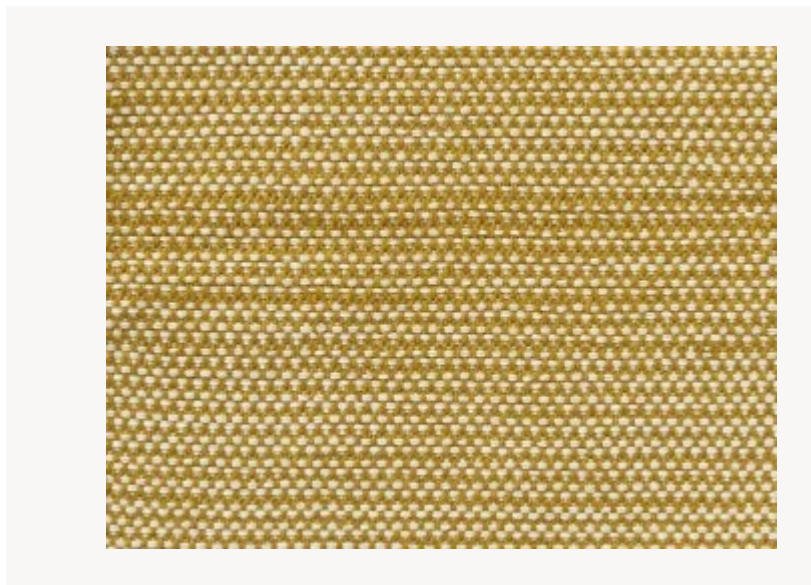

FT249001 PAMPELONNE

Semi-plain woven on traditional loom, simple but vibrant thanks to the blend of wool and a bamboo lace.

FT249001 - Or

Pierre Frey

FAMILY	Rug
TECHNIQUE	Flat-woven
USE	Light traffic
COMPOSITION	60 % Wool - 40 % Bamboo viscose
DENSITY	2,5 Lbs
PILE	Woven
ASPECT	Shiny
NUMBER OF COLORS	2
PILE HEIGHT	3.00 mm 0.12 inch
TOTAL HEIGHT	3.00 mm 0.11 inch
TOTAL WEIGHT	4.10 oz/ft ²
CERTIFICATIONS	Non testé
NOTES	Craft manufacturing 100% natural fiber
INFORMATION	Production tolerance +/- 3 to 5% Natural irregularities Natural peeling No sampling

7 Colors

FT249_WT_00
31

FT249001
Or

FT249002
Terracotta

FT249003
CRÈME

FT249004
Amande

FT249005
Ciel

FT249006
Marine