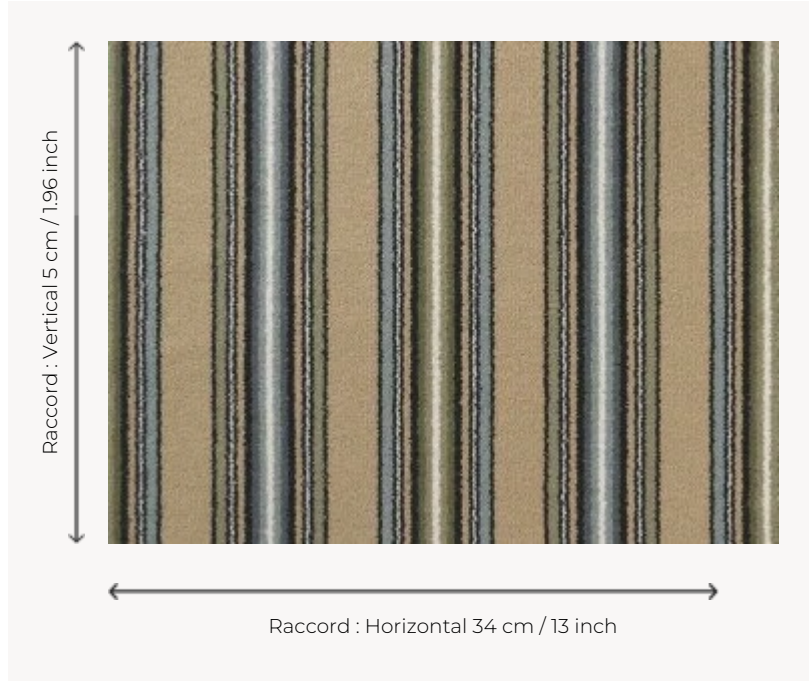

## FT254003 CAVAILLON

Beautiful woven stripe in 7 colors. The rhythm of the colours brings originality to this beautiful timeless classic.

### FT254003 - Vert d'eau

### Pierre Frey

<b>PERFORMANCE</b>	TRAFIC INTENSE - NON FEU
<b>FAMILY</b>	Carpet
<b>TECHNIQUE</b>	Fast-Track woven Axminster
<b>USE</b>	Intensive traffic
<b>COMPOSITION</b>	80 % Wool - 20 % Polyamide
<b>DENSITY</b>	7x10
<b>PILE</b>	Cut pile
<b>ASPECT</b>	Mat
<b>REPEAT</b>	H: 34 cm - 13,00 inch V: 5 cm - 1,96 inch Straight repeat
<b>NUMBER OF COLORS</b>	7
<b>PILE HEIGHT</b>	7.40 mm 0.29 inch
<b>TOTAL HEIGHT</b>	10.10 mm 0.39 inch
<b>TOTAL WEIGHT</b>	7.18 oz/ft <sup>2</sup>
<b>CERTIFICATIONS</b>	Passé
<b>NOTES</b>	Fire retardant Heavy traffic Large width
<b>INFORMATION</b>	Production tolerance +/- 3 to 5% Natural peeling

## 5 Colors

FT254001  
Bleu marine

FT254002  
Safran

FT254003  
Vert d'eau

FT254\_FT\_000  
9

FT254\_FT\_0013