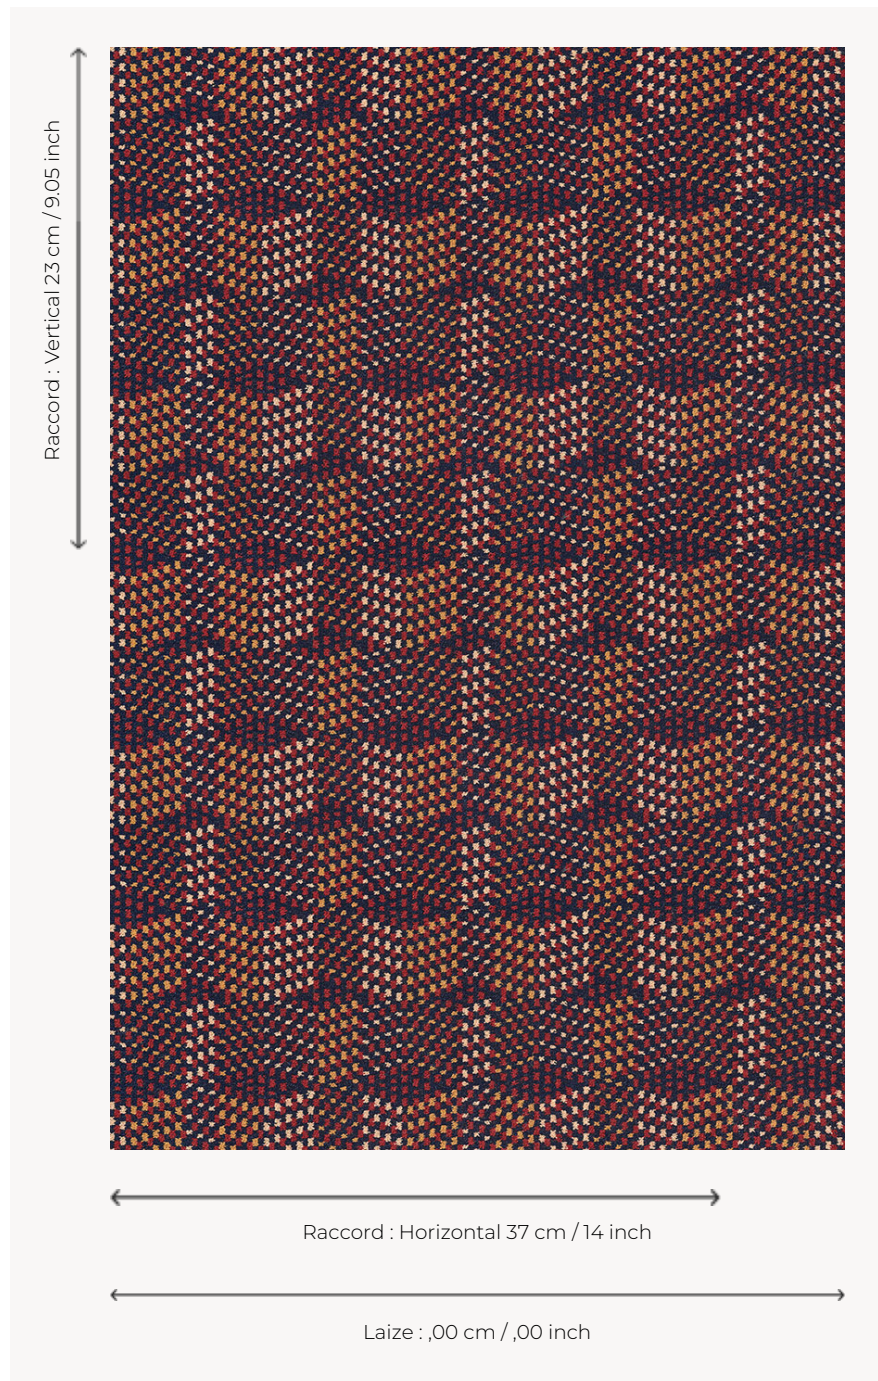

FT261001 OTTI

A tribute to the Bauhaus, a beautiful set of woven tiles in a 4 colour carpet.

FT261001 - Nuit

Pierre Frey

PERFORMANCE	TRAFIC INTENSE - NON FEU
FAMILY	Carpet
TECHNIQUE	Fast-Track woven Axminster
USE	Intensive traffic
COMPOSITION	80 % Wool - 20 % Polyamide
DENSITY	7x10
PILE	Cut pile
ASPECT	Mat
REPEAT	H: 37 cm - 14,00 inch V: 23 cm - 9,05 inch Straight repeat
NUMBER OF COLORS	4
PILE HEIGHT	7.40 mm 0.29 inch
TOTAL HEIGHT	10.10 mm 0.39 inch
TOTAL WEIGHT	7.18 oz/ft ²
CERTIFICATIONS	Passé
NOTES	Fire retardant Heavy traffic Large width
INFORMATION	Production tolerance +/- 3 to 5% Natural peeling

3 Colors

FT261001
Nuit

FT261002
Cuivre

FT261003
FOUGÈRE