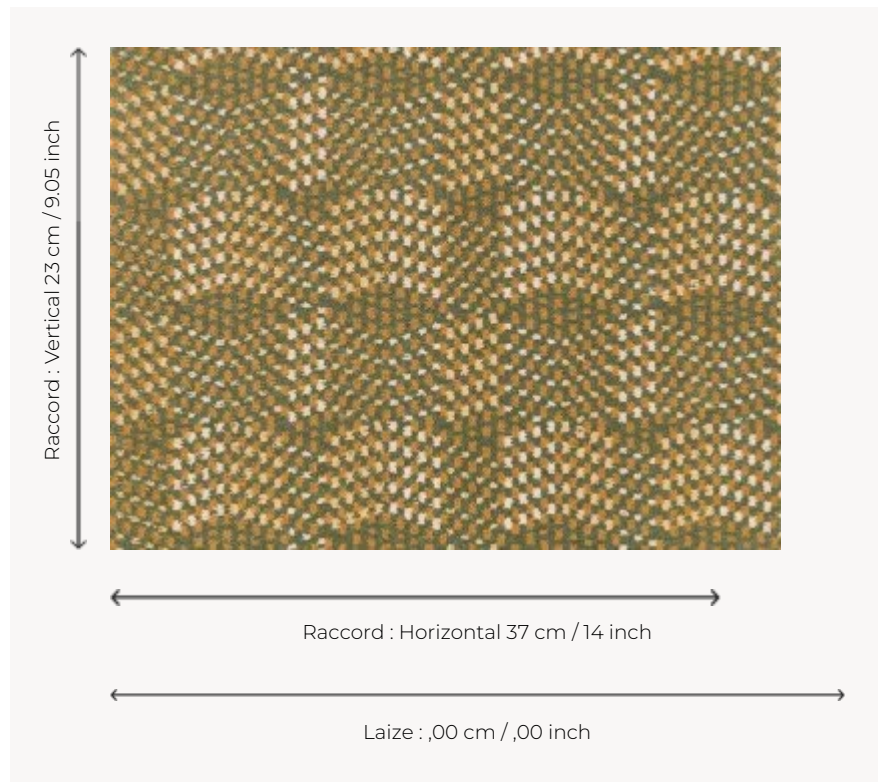

# FT261003 OTTI

A tribute to the Bauhaus, a beautiful set of woven tiles in a 4 colour carpet.

## Pierre Frey

<b>PERFORMANCE</b>	TRAFIC INTENSE - NON FEU
<b>FAMILY</b>	Carpet
<b>TECHNIQUE</b>	Fast-Track woven Axminster
<b>USE</b>	Intensive traffic
<b>COMPOSITION</b>	80 % Wool - 20 % Polyamide
<b>DENSITY</b>	7x10
<b>PILE</b>	Cut pile
<b>ASPECT</b>	Mat
<b>REPEAT</b>	H: 37 cm - 14,00 inch V: 23 cm - 9,05 inch Straight repeat
<b>NUMBER OF COLORS</b>	4
<b>PILE HEIGHT</b>	7.40 mm 0.29 inch
<b>TOTAL HEIGHT</b>	10.10 mm 0.39 inch
<b>TOTAL WEIGHT</b>	7.18 oz/ft <sup>2</sup>
<b>CERTIFICATIONS</b>	Passé
<b>NOTES</b>	Fire retardant Heavy traffic Large width
<b>INFORMATION</b>	Production tolerance +/- 3 to 5% Natural peeling

### 3 Colors

FT261001  
Nuit

FT261002  
Cuivre

FT261003  
FOUGÈRE