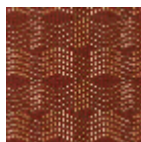

# FT261003 OTTI

A tribute to the Bauhaus, a beautiful set of woven tiles in a 4 colour carpet.

## Pierre Frey

<b>PERFORMANCE</b>	TRAFIC INTENSE - NON FEU
<b>FAMILY</b>	Carpet
<b>TECHNIQUE</b>	Fast-Track woven Axminster
<b>USE</b>	Intensive traffic
<b>COMPOSITION</b>	80 % Wool - 20 % Polyamide
<b>DENSITY</b>	7x10
<b>PILE</b>	Cut pile
<b>ASPECT</b>	Mat
<b>REPEAT</b>	H: 37 cm - 14,00 inch V: 23 cm - 9,05 inch Straight repeat
<b>NUMBER OF COLORS</b>	4
<b>PILE HEIGHT</b>	7.40 mm 0.29 inch
<b>TOTAL HEIGHT</b>	10.10 mm 0.39 inch
<b>TOTAL WEIGHT</b>	7.18 oz/ft <sup>2</sup>
<b>CERTIFICATIONS</b>	Passé
<b>NOTES</b>	Fire retardant Heavy traffic Large width
<b>INFORMATION</b>	Production tolerance +/- 3 to 5% Natural peeling

### 3 Colors

FT261001  
Nuit

FT261002  
Cuivre

FT261003  
FOUGÈRE