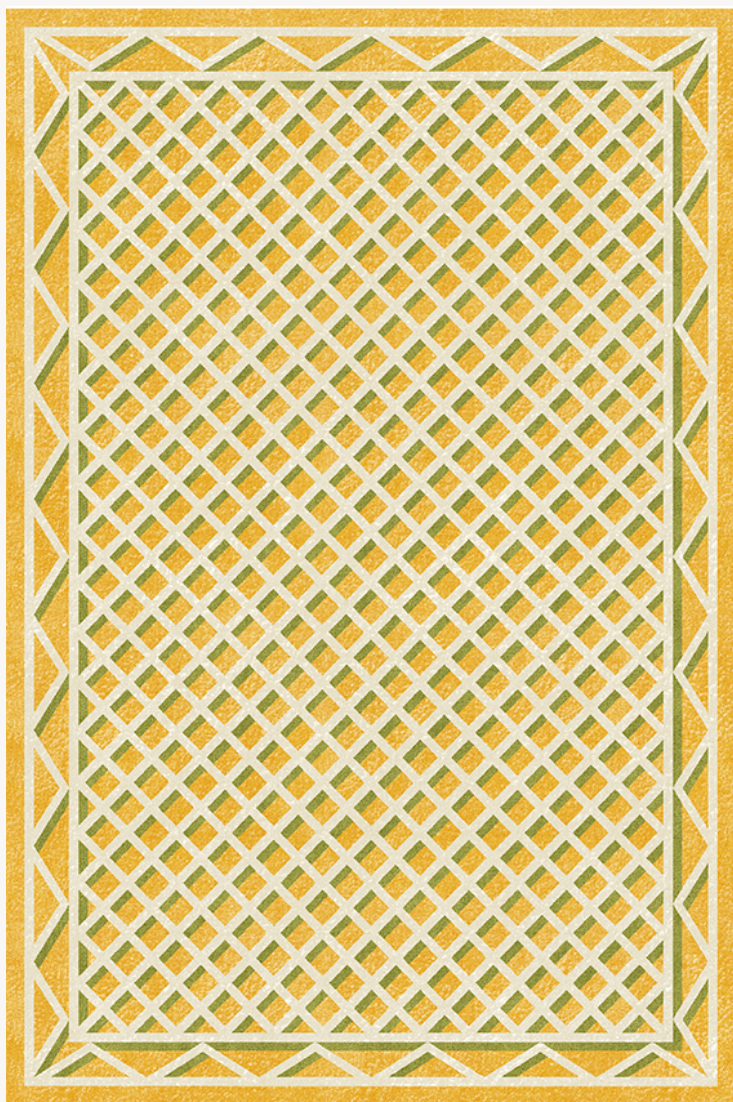

## FT263001 TREILLAGE

Tufted entirely with high-performance outdoor fibers, this timeless mesh is enhanced by cheerful colours.

### FT263001 - Bouton d'or

Laize : ,00 cm / ,00 inch

### Pierre Frey

<b>PERFORMANCE</b>	Outdoor
<b>FAMILY</b>	Rug
<b>ARTIST</b>	Caspari
<b>COLLABORATION</b>	Caspari
<b>TECHNIQUE</b>	Hand-tuft Outdoor
<b>USE</b>	Outdoor Light traffic
<b>COMPOSITION</b>	100 % Polypropylene
<b>DENSITY</b>	4,5 Lbs
<b>PILE</b>	Cut pile
<b>ASPECT</b>	Shiny
<b>NUMBER OF COLORS</b>	3
<b>PILE HEIGHT</b>	9.00 mm 0.35 inch
<b>TOTAL HEIGHT</b>	14.00 mm 0.55 inch
<b>TOTAL WEIGHT</b>	12.09 oz/ft <sup>2</sup>
<b>CERTIFICATIONS</b>	Non testé
<b>NOTES</b>	Light fastness, anti-mold, anti-stain 100% handmade
<b>INFORMATION</b>	Production tolerance +/- 3 to 5%

# 1 Colors

FT263001  
Bouton d'or