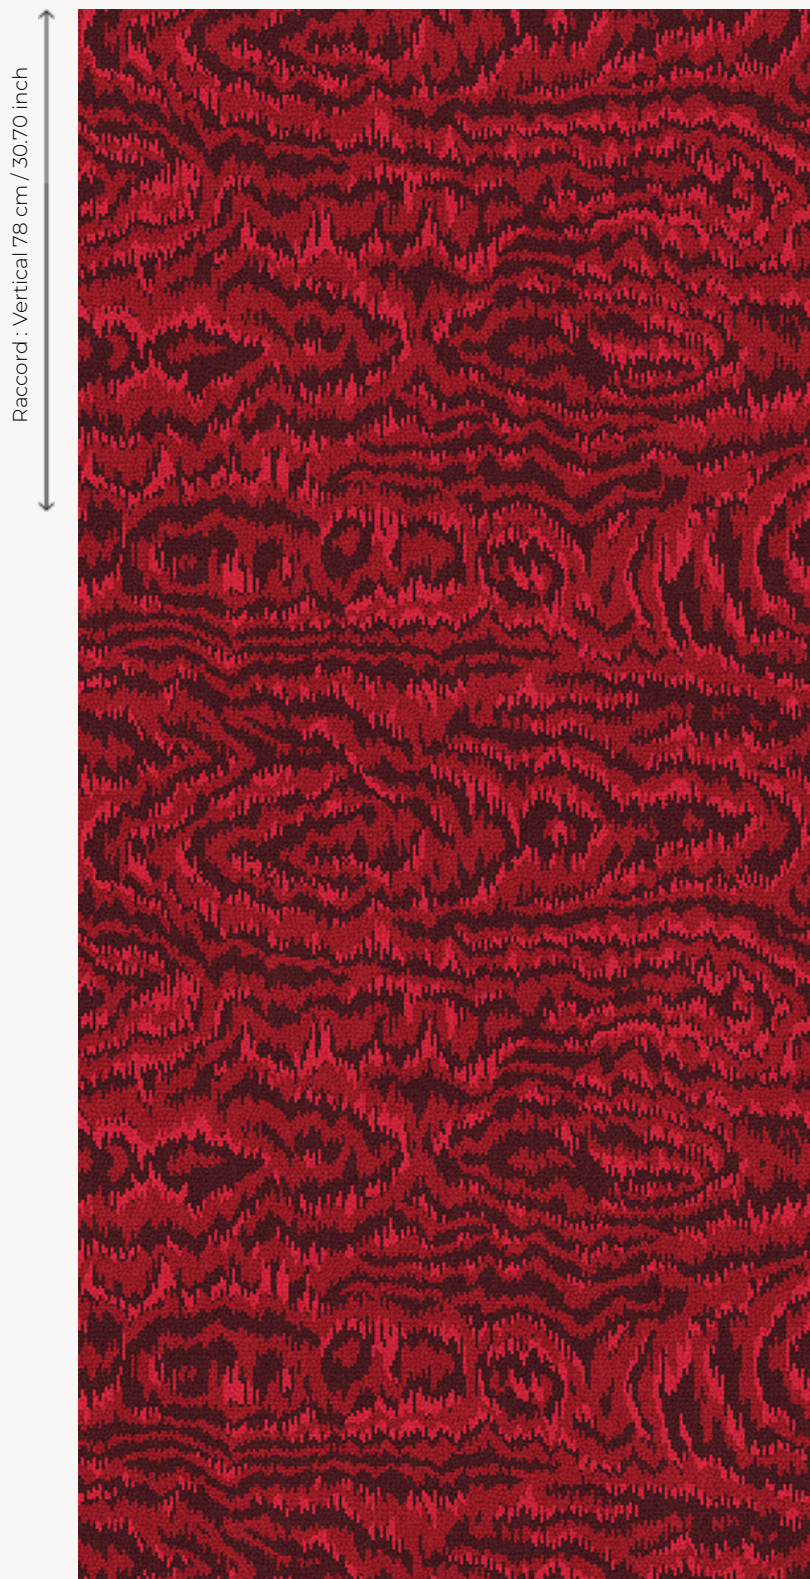

FT276001 MOIRE WILTON

Beautiful Wilton weaving interpretation of a moiré effect, in wool pile.

FT276001 - Grenat

Raccord : Vertical 78 cm / 30.70 inch

Raccord : Horizontal 70 cm / 27 inch

Pierre Frey

PERFORMANCE	NON FEU
FAMILY	Carpet
TECHNIQUE	Woven Wilton
USE	Moderate traffic Stairs
COMPOSITION	80 % Carded Wool - 20 % Polyamide
PILE	Cut pile
ASPECT	Mat
REPEAT	H: 70 cm - 27,00 inch V: 78 cm - 30,70 inch Straight repeat
NUMBER OF COLORS	3
PILE HEIGHT	5.40 mm 0.21 inch
TOTAL HEIGHT	8.00 mm 0.31 inch
TOTAL WEIGHT	7.47 oz/ft ²
CERTIFICATIONS	Passé
NOTES	Fire retardant
INFORMATION	Production tolerance +/- 3 to 5% Natural irregularities Natural peeling No sampling

2 Colors

FT276_WT_001
1

FT276001
Grenat