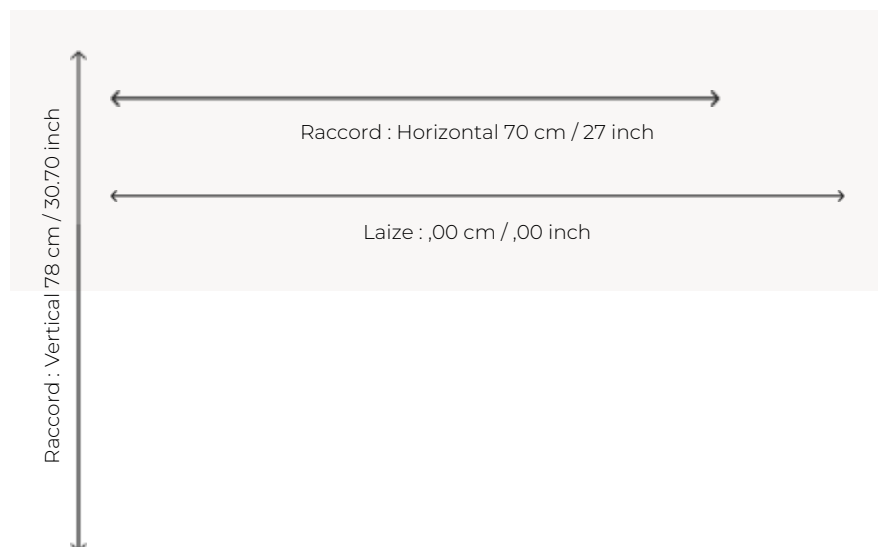

FT276_WT_0011 MOIRE WILTON

Beautiful Wilton weaving interpretation of a moiré effect, in wool pile.

FT276_WT_0011 -

Pierre Frey

PERFORMANCE	NON FEU
FAMILY	Carpet
TECHNIQUE	Woven Wilton
USE	Moderate traffic Stairs
COMPOSITION	80 % Carded Wool - 20 % Polyamide
PILE	Cut pile
ASPECT	Mat
REPEAT	H: 70 cm - 27,00 inch V: 78 cm - 30,70 inch Straight repeat
NUMBER OF COLORS	3
PILE HEIGHT	5.40 mm 0.21 inch
TOTAL HEIGHT	8.00 mm 0.31 inch
TOTAL WEIGHT	7.47 oz/ft ²
CERTIFICATIONS	Passé
NOTES	Fire retardant
INFORMATION	Production tolerance +/- 3 to 5% Natural irregularities Natural peeling No sampling

2 Colors

FT276_WT_001
1

FT276001
Grenat