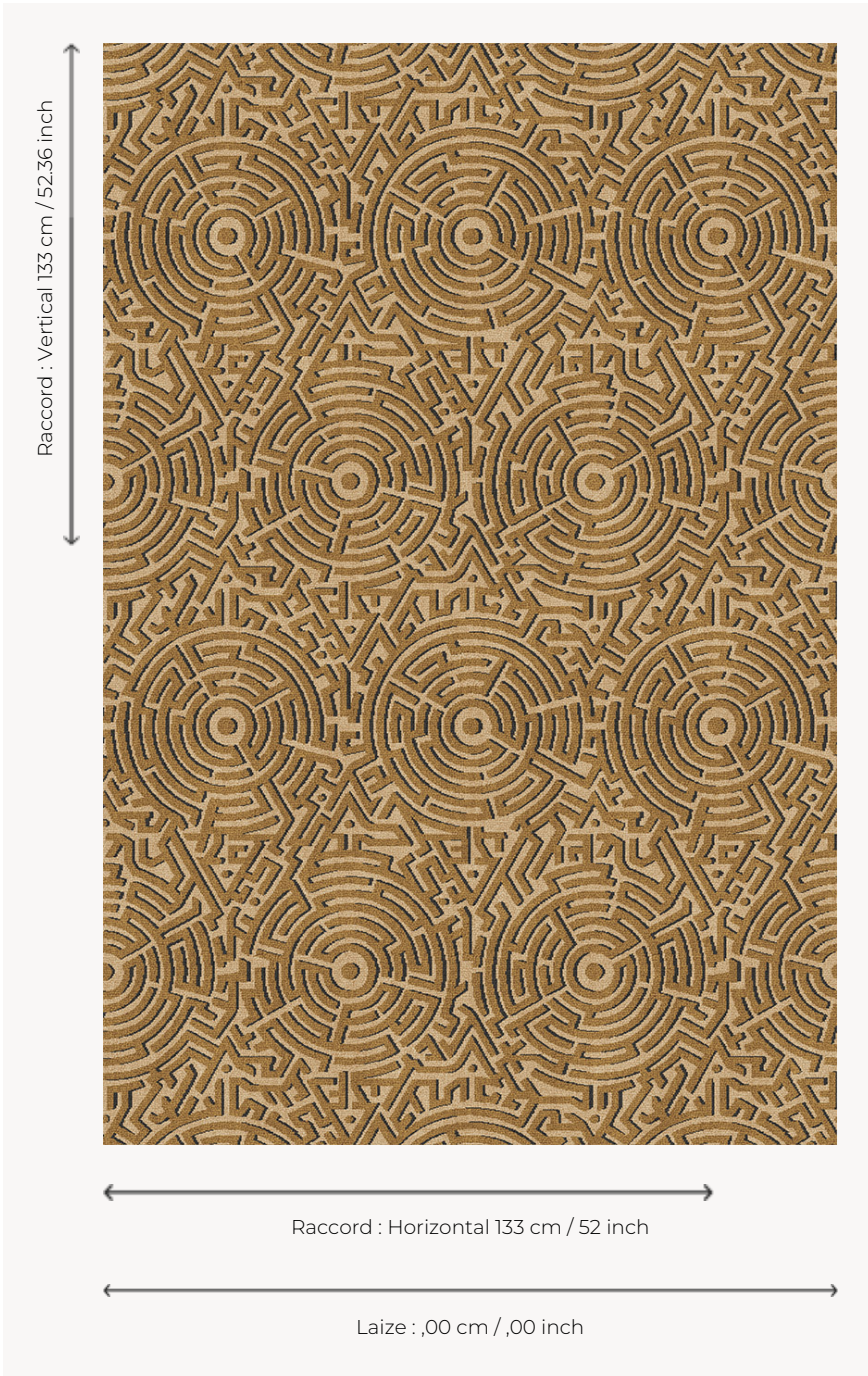

FT284001 HEDGEROW

Seen from the sky, these hedges interweave like labyrinths as symbols of patience and self reflection. A tribute to landscape construction, this design combines references to 18th century gardens designed by Lancelot Brown and the illusionist works of Escher. Axminster woven, the patterns play with the light through different colours creating a volume effect.

FT284001 - Sable

Pierre Frey

PERFORMANCE	TRAFIC INTENSE - NON FEU
FAMILY	Carpet
ARTIST	Ken Fulk
TECHNIQUE	Fast-Track woven Axminster
USE	Intensive traffic
COMPOSITION	80 % Wool - 20 % Polyamide
DENSITY	7x10
PILE	Cut pile
ASPECT	Mat
REPEAT	H: 133 cm - 52,00 inch V: 133 cm - 52,36 inch Straight repeat
NUMBER OF COLORS	3
PILE HEIGHT	7.40 mm 0.29 inch
TOTAL HEIGHT	10.10 mm 0.39 inch
TOTAL WEIGHT	7.18 oz/ft ²
CERTIFICATIONS	Passé
NOTES	Fire retardant Heavy traffic Large width
INFORMATION	Production tolerance +/- 3 to 5% Natural peeling

4 Colors

FT284001
Sable

FT284002
Lichen

FT284_FT_000
1

FT284_FT_000
3