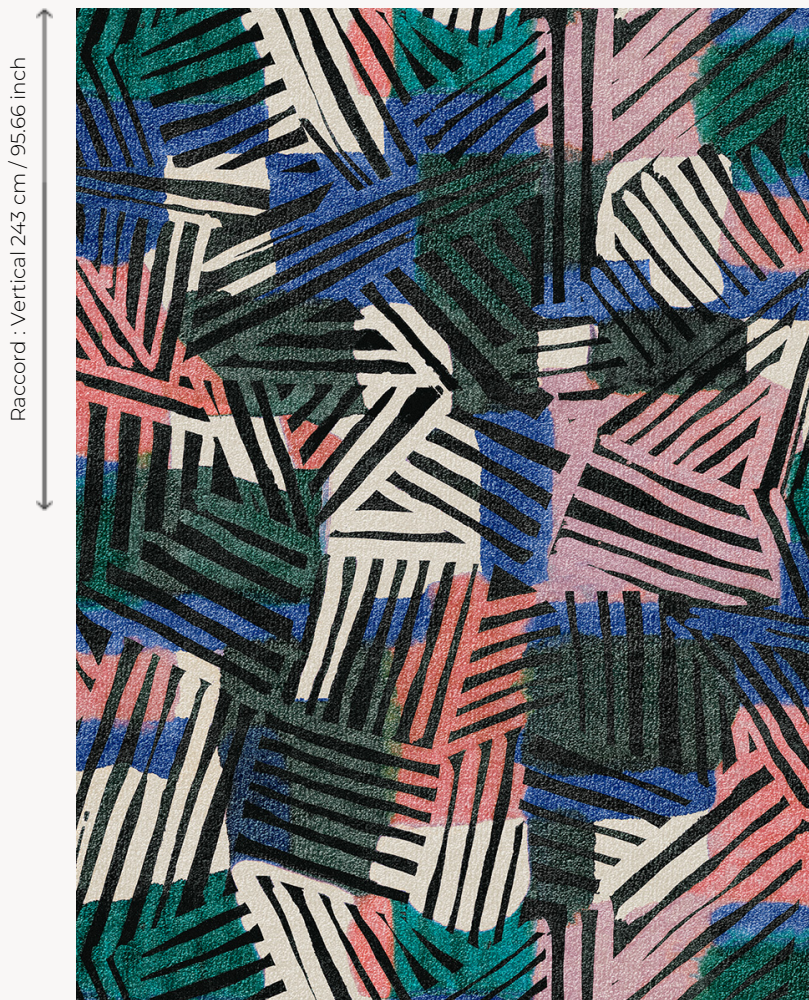

FT293001 BANIG

This painting was hand-made with a mix of vivid colors and inks that recall colored banigs, which are Indonesian mats. Printed on a soft and shiny pile, intensity and rendering of the inks effects are remarkable.

FT293001 - Bleu

Raccord : Vertical 243 cm / 95,66 inch

Raccord : Horizontal 394 cm / 155 inch

Laize : 394,00 cm / 155,11 inch

Pierre Frey

FAMILY	Carpet Rug
TECHNIQUE	Printed tuft
USE	Moderate traffic
COMPOSITION	100 % Polyamide
DENSITY	18096 Points/Sq.ft
PILE	Cut pile
ASPECT	Shiny
WIDTH	394 cm / 155,11 inch
REPEAT	H: 394 cm - 155,00 inch V: 243 cm - 95,66 inch Straight repeat
NUMBER OF COLORS	-
PILE HEIGHT	9.00 mm 0.35 inch
TOTAL HEIGHT	10.90 mm 0.42 inch
TOTAL WEIGHT	10.11 oz/ft ²
CERTIFICATIONS	Non testé
NOTES	Large width
INFORMATION	Production tolerance +/- 3 to 5%

2 Colors

FT293001
Bleu

FT293002
Aubergine