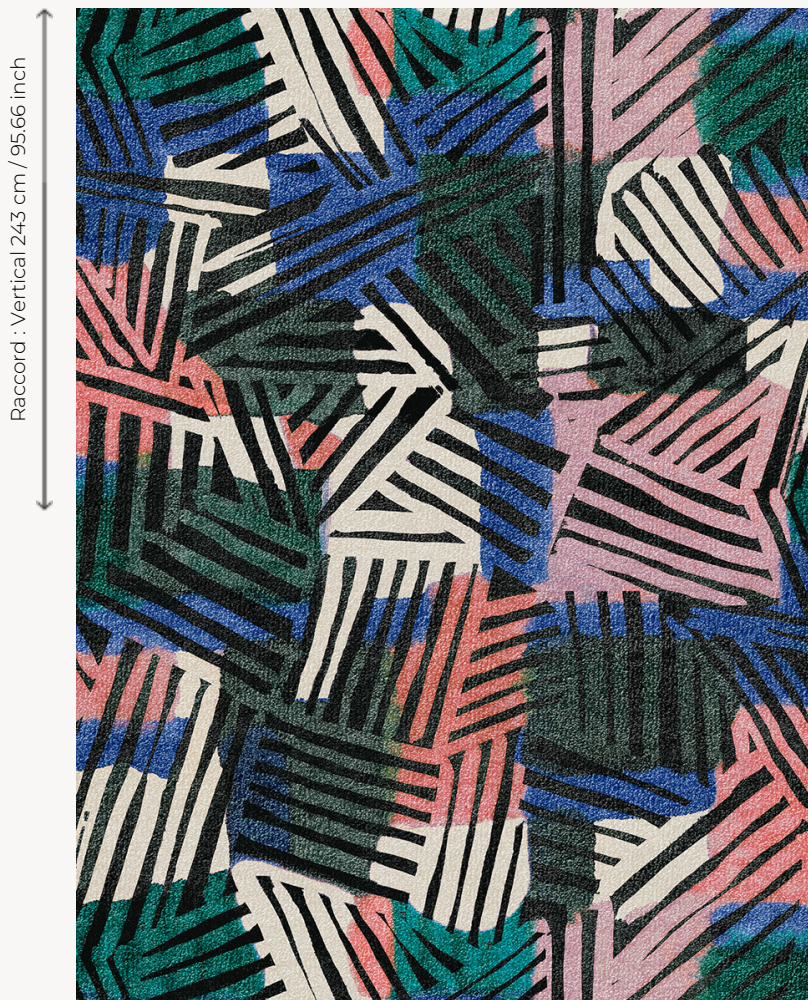

## FT293001 BANIG

This painting was hand-made with a mix of vivid colors and inks that recall colored banigs, which are Indonesian mats. Printed on a soft and shiny pile, intensity and rendering of the inks effects are remarkable.

### FT293001 - Bleu

Raccord : Vertical 243 cm / 95,66 inch

Raccord : Horizontal 394 cm / 155 inch

### Pierre Frey

<b>FAMILY</b>	Carpet Rug
<b>TECHNIQUE</b>	Printed tuft
<b>USE</b>	Moderate traffic
<b>COMPOSITION</b>	100 % Polyamide
<b>DENSITY</b>	18096 Points/Sq.ft
<b>PILE</b>	Cut pile
<b>ASPECT</b>	Shiny
<b>REPEAT</b>	H: 394 cm - 155,00 inch V: 243 cm - 95,66 inch Straight repeat
<b>NUMBER OF COLORS</b>	-
<b>PILE HEIGHT</b>	9.00 mm 0.35 inch
<b>TOTAL HEIGHT</b>	10.90 mm 0.42 inch
<b>TOTAL WEIGHT</b>	10.11 oz/ft <sup>2</sup>
<b>CERTIFICATIONS</b>	Non testé
<b>NOTES</b>	Large width
<b>INFORMATION</b>	Production tolerance +/- 3 to 5%

## 2 Colors

FT293001  
Bleu

FT293002  
Aubergine