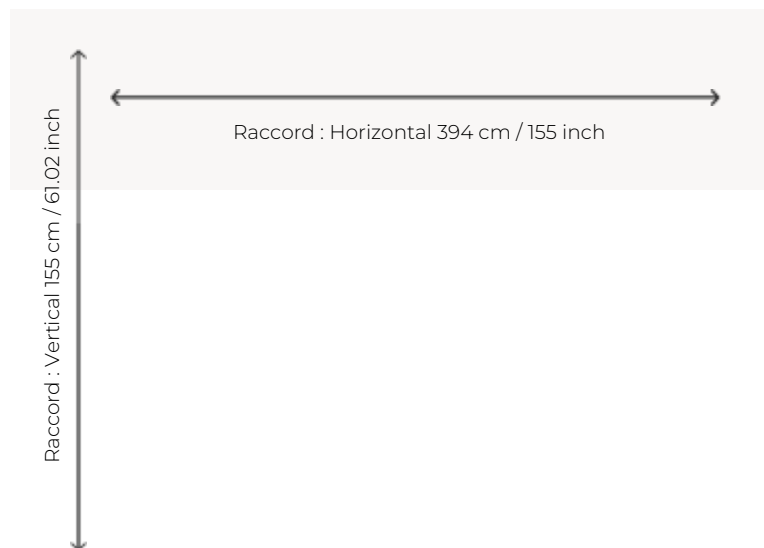

FT294_PR_001SHY HEATHER

This print on cut pile reproduces an abstract painting by the artist Heather Chontos. These colored shapes are abstract interpretations of her environment. They include delicate details of everyday life and landscapes under a changing light or expressions of emotion felt in their presence. With this fabric, Pierre Frey continues a delightful exploration of the world of contemporary art.

FT294_PR_001SHY -

Pierre Frey

PERFORMANCE	TRAFIC INTENSE - NON FEU
FAMILY	Carpet Rug
ARTIST	Heather Chontos
TECHNIQUE	Printed tuft
USE	Intensive traffic Stairs
COMPOSITION	100 % Polyamide
DENSITY	19815 Points/Sq.ft
PILE	Cut pile
ASPECT	Mat
REPEAT	H: 394 cm - 155,00 inch V: 155 cm - 61,02 inch Straight repeat
NUMBER OF COLORS	-
PILE HEIGHT	6.00 mm 0.24 inch
TOTAL HEIGHT	7.00 mm 0.27 inch
TOTAL WEIGHT	6.62 oz/ft ²
CERTIFICATIONS	Passé
NOTES	Fire retardant Heavy traffic Large width
INFORMATION	Production tolerance +/- 3 to 5%