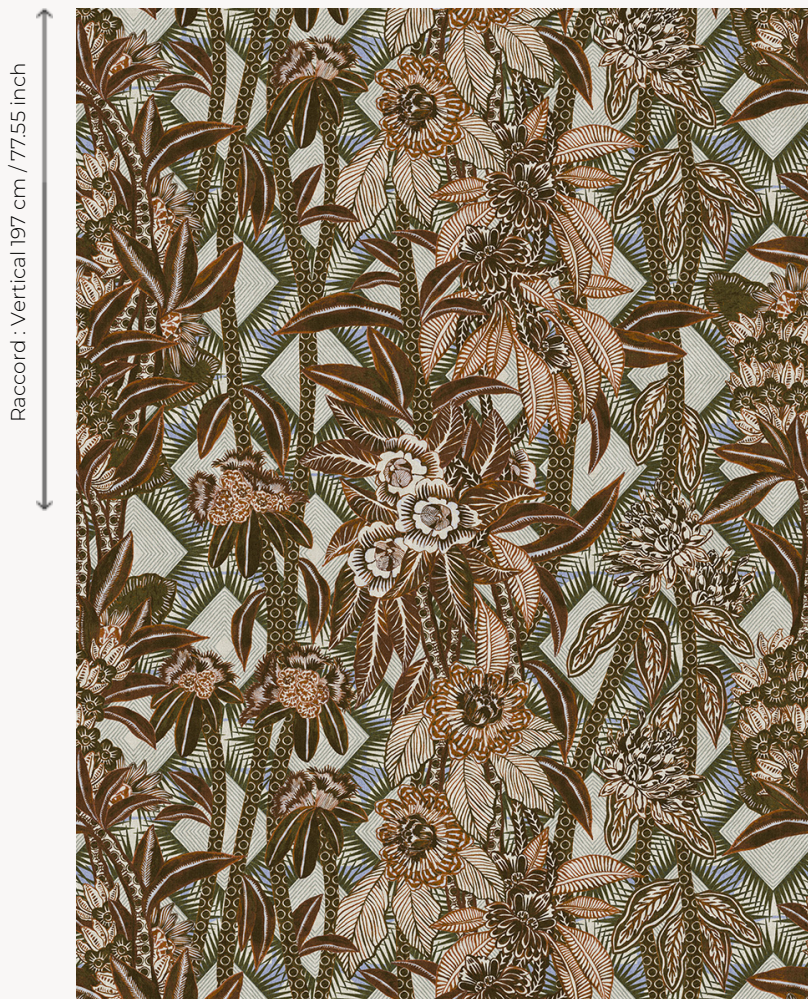

FT299001 SWAHILI

Lush jungle and graphic patterns come together in this hand-painted design by Philippine Poplu. Printed on cut pile with an XXL scale, SWAHILI immerses us in a bold vegetation.

FT299001 - Kaki

Raccord : Vertical 197 cm / 77.55 inch

Raccord : Horizontal 197 cm / 77 inch

Laize : 394,00 cm / 155,11 inch

Pierre Frey

PERFORMANCE	TRAFIC INTENSE - NON FEU
FAMILY	Carpets Rug
ARTIST	Philippine Poplu
TECHNIQUE	Printed tuft
USE	Intensive traffic Stairs
COMPOSITION	100 % Polyamide
DENSITY	19788 Points/Sq.ft
PILE	Cut pile
ASPECT	Mat
WIDTH	394 cm / 155,11 inch
REPEAT	H: 197 cm - 77,00 inch V: 197 cm - 77,55 inch Straight repeat
NUMBER OF COLORS	-
PILE HEIGHT	6.00 mm 0.24 inch
TOTAL HEIGHT	8.00 mm 0.31 inch
TOTAL WEIGHT	7.53 oz/ft ²
CERTIFICATIONS	Passé
NOTES	Fire retardant Heavy traffic Large width
INFORMATION	Production tolerance +/- 3 to 5%

1 Colors

FT299001
Kaki