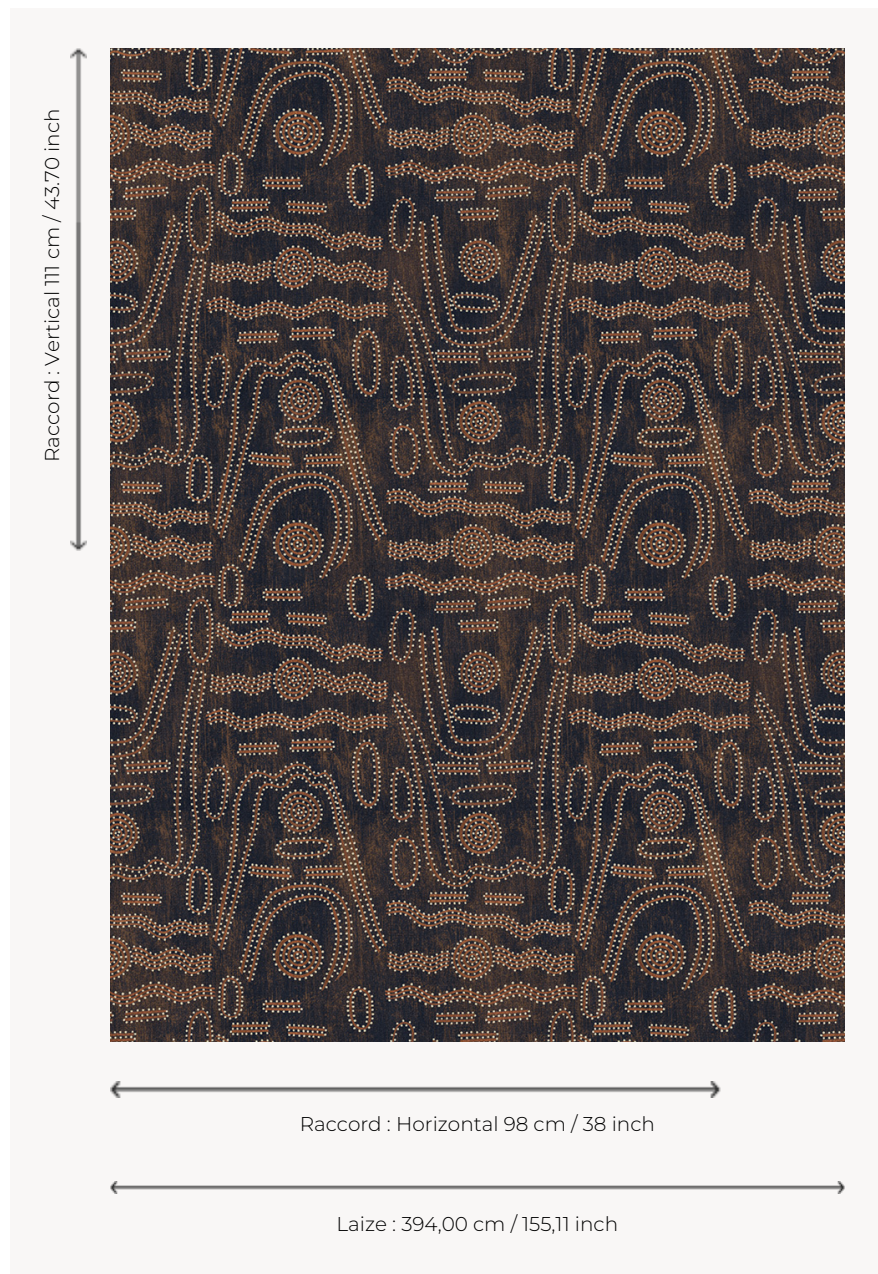

FT300001 TASMANIA

Printed on cut pile, TASMANIA is made with dots and undulating lines in tribute to the diverse patterns used in Aboriginal art.

FT300001 - Ebène

Pierre Frey

PERFORMANCE	TRAFIC INTENSE - NON FEU
FAMILY	Carpet Rug
TECHNIQUE	Printed tuft
USE	Intensive traffic Stairs
COMPOSITION	100 % Polyamide
DENSITY	19788 Points/Sq.ft
PILE	Cut pile
ASPECT	Mat
WIDTH	394 cm / 155,11 inch
REPEAT	H: 98 cm - 38,00 inch V: 111 cm - 43,70 inch Straight repeat
NUMBER OF COLORS	-
PILE HEIGHT	6.00 mm 0.24 inch
TOTAL HEIGHT	8.00 mm 0.31 inch
TOTAL WEIGHT	7.53 oz/ft ²
CERTIFICATIONS	Passé
NOTES	Fire retardant Heavy traffic Large width
INFORMATION	Production tolerance +/- 3 to 5%

1 Colors

FT300001
Ebène