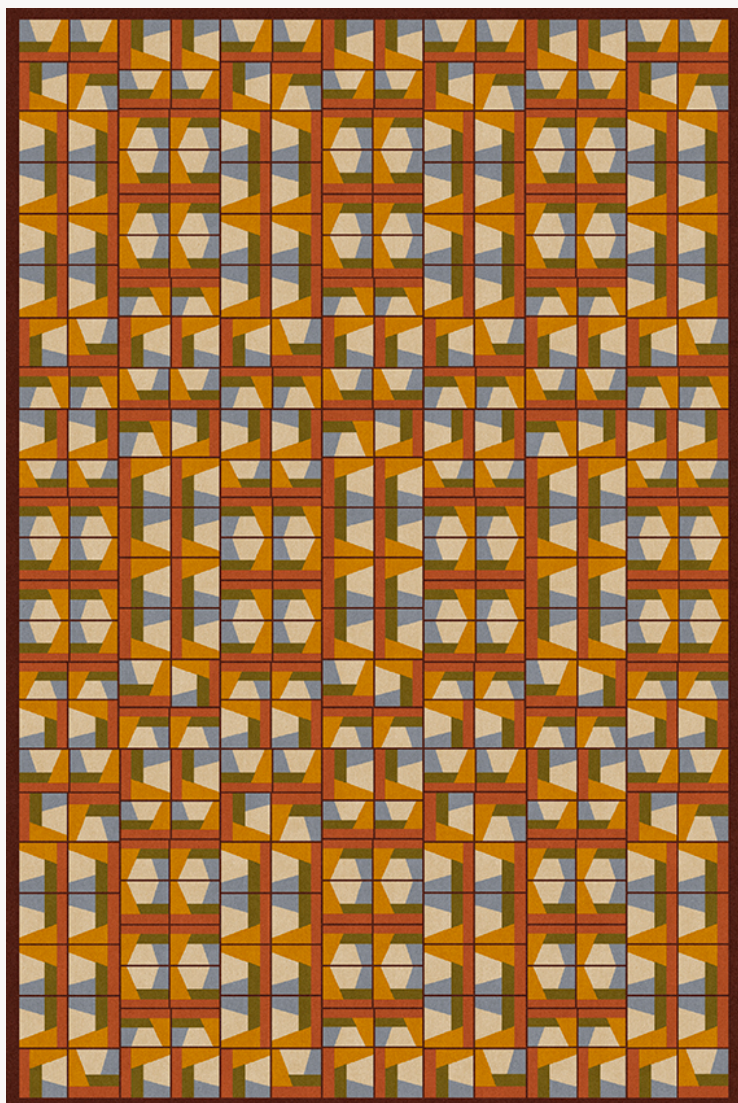

FT312001 CIRCUS

CIRCUS evokes a playful and joyful universe close to the constructivist movement in which geometric shapes interlock and complement each other. Hand-tufted in wool, a fine line of loops draws each tile and gives the subtle vibration necessary to this resolutely contemporary composition.

FT312001 - ORANGE

Laize : ,00 cm / ,00 inch

Pierre Frey

PERFORMANCE	TRAFIC INTENSE - NON FEU
FAMILY	Carpet Rug
TECHNIQUE	Hand-tuft
USE	Intensive traffic
COMPOSITION	100 % Wool 380Tex
DENSITY	88
PILE	Cut pile Loop pile
ASPECT	Mat
NUMBER OF COLORS	7
PILE HEIGHT	8.00 mm, 10.00 mm 0.31 inch, 0.39 inch
TOTAL HEIGHT	13.00 mm 0.51 inch
TOTAL WEIGHT	17.77 oz/ft ²
CERTIFICATIONS	Non testé
NOTES	100% handmade Heavy traffic 100% natural fiber
INFORMATION	Production tolerance +/- 3 to 5% Natural irregularities Natural peeling

2 Colors

FT312001
ORANGE

FT312002
BLEU
CERULÉEN