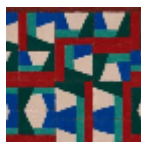

FT312001 CIRCUS

CIRCUS evokes a playful and joyful universe close to the constructivist movement in which geometric shapes interlock and complement each other. Hand-tufted in wool, a fine line of loops draws each tile and gives the subtle vibration necessary to this resolutely contemporary composition.

FT312001 - ORANGE

Pierre Frey

PERFORMANCE	TRAFIC INTENSE
FAMILY	Carpet Rug
TECHNIQUE	Hand-tuft
USE	Intensive traffic
COMPOSITION	100 % Wool 380Tex
DENSITY	88
PILE	Cut pile Loop pile
ASPECT	Mat
NUMBER OF COLORS	7
PILE HEIGHT	8.00 mm, 10.00 mm 0.31 inch, 0.39 inch
TOTAL HEIGHT	13.00 mm 0.51 inch
TOTAL WEIGHT	17.77 oz/ft ²
CERTIFICATIONS	Non testé
NOTES	100% handmade Heavy traffic 100% natural fiber
INFORMATION	Production tolerance +/- 3 to 5% Natural irregularities Natural peeling

2 Colors

FT312001
ORANGE

FT312002
BLEU
CERULÉEN