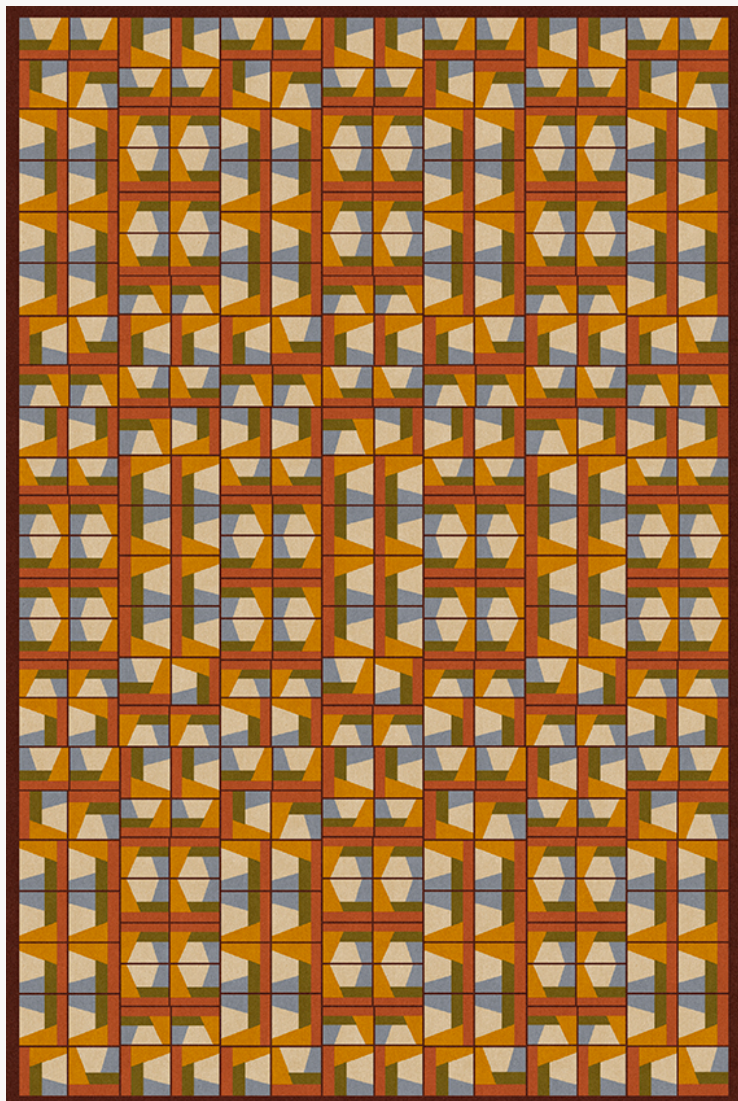

FT312001 CIRCUS

CIRCUS evokes a playful and joyful universe close to the constructivist movement in which geometric shapes interlock and complement each other. Hand-tufted in wool, a fine line of loops draws each tile and gives the subtle vibration necessary to this resolutely contemporary composition.

FT312001 - ORANGE

Pierre Frey

PERFORMANCE	TRAFIC INTENSE
FAMILY	Carpet Rug
TECHNIQUE	Hand-tuft
USE	Intensive traffic
COMPOSITION	100 % Wool 380Tex
DENSITY	88
PILE	Cut pile Loop pile
ASPECT	Mat
NUMBER OF COLORS	7
PILE HEIGHT	8.00 mm, 10.00 mm 0.31 inch, 0.39 inch
TOTAL HEIGHT	13.00 mm 0.51 inch
TOTAL WEIGHT	17.77 oz/ft ²
CERTIFICATIONS	Non testé
NOTES	100% handmade Heavy traffic 100% natural fiber
INFORMATION	Production tolerance +/- 3 to 5% Natural irregularities Natural peeling

2 Colors

FT312001
ORANGE

FT312002
BLEU
CERULÉEN