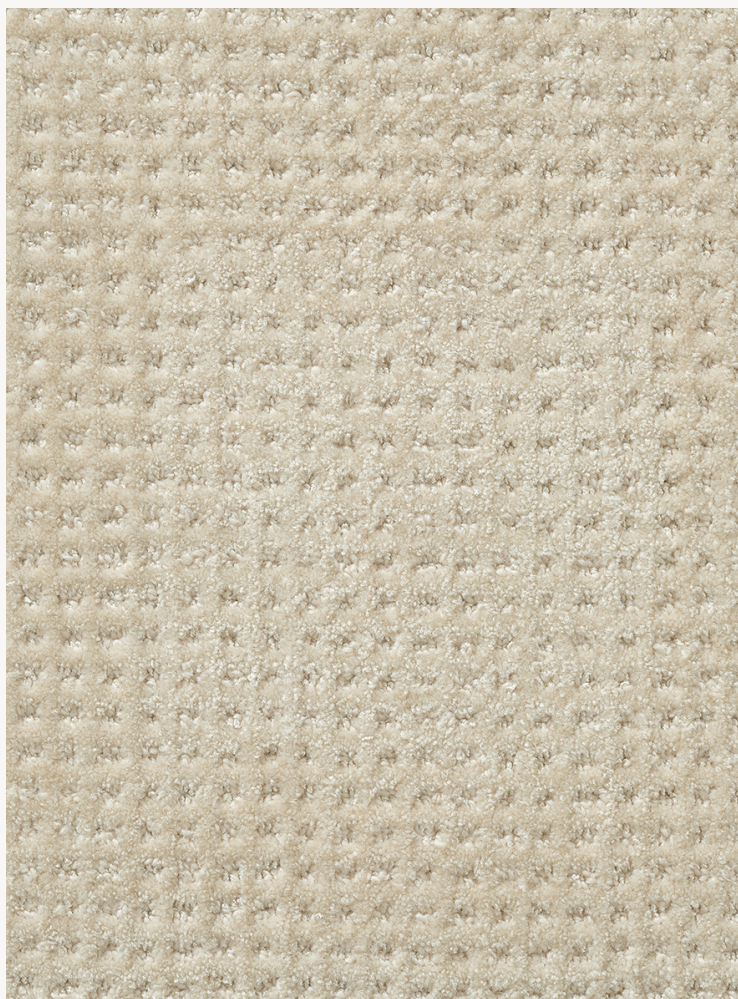

FT355001 ULURU

Shiny texture, in cut pile from our "Steele" yarn specially designed for high traffic areas and looped velvet of New Zealand wool.

FT355001 - Naturel

Laize : ,00 cm / ,00 inch

Pierre Frey

PERFORMANCE	TRAFIC INTENSE
FAMILY	Carpet Rug
TECHNIQUE	Pass-tuft
USE	Intensive traffic
COMPOSITION	40 % Wool 380Tex - 30 % Steele - 30 % Shiny Nylon
DENSITY	64 Oz
PILE	Loop pile Overtufted cut pile
ASPECT	Shiny - Textured
NUMBER OF COLORS	1
PILE HEIGHT	7.00 mm 0.28 inch
TOTAL HEIGHT	10.00 mm 0.39 inch
TOTAL WEIGHT	13.18 oz/ft ²
CERTIFICATIONS	Non testé
NOTES	Large width
INFORMATION	Production tolerance +/- 3 to 5% Natural irregularities Natural peeling

1 Colors

FT355001
Naturel