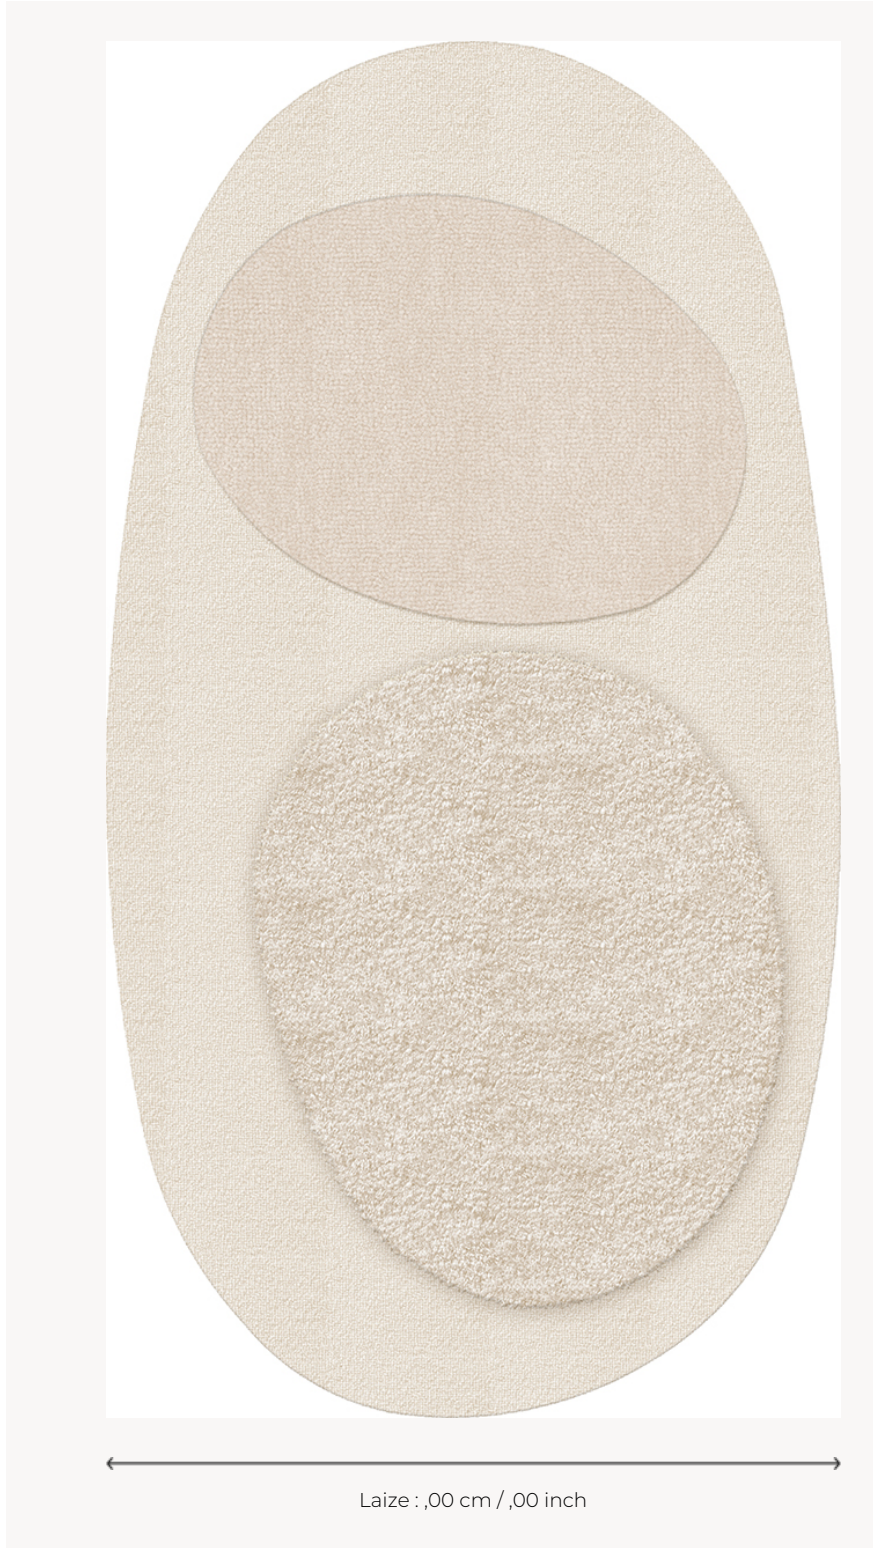

FT408001 EOLE

EOLE is an original creation that freely combines our APPALACHES FT187, ROCHEUSE FT220 and MONT BLANC FT193 qualities in a resolutely organic spirit.

FT408001 - Naturel

Pierre Frey

PERFORMANCE	NON FEU
FAMILY	Rug
TECHNIQUE	Hand-tuft
USE	Light traffic
COMPOSITION	77 % Wool 380Tex - 23 % Wool 100Tex
DENSITY	88 Oz/y2
PILE	Cut pile Shaggy cut pile Loop pile
ASPECT	Textured - Shaggy
NUMBER OF COLORS	1
PILE HEIGHT	25.00 mm, 8.00 mm, 12.00 mm 0.31 inch, 0.98 inch, 0.47 inch
TOTAL HEIGHT	28.00 mm 1.10 inch
TOTAL WEIGHT	14.90 oz/ft ²
CERTIFICATIONS	Non testé
NOTES	100% handmade 100% natural fiber
INFORMATION	Production tolerance +/- 3 to 5% Natural irregularities Natural peeling No sampling

1 Colors

FT408001
Naturel