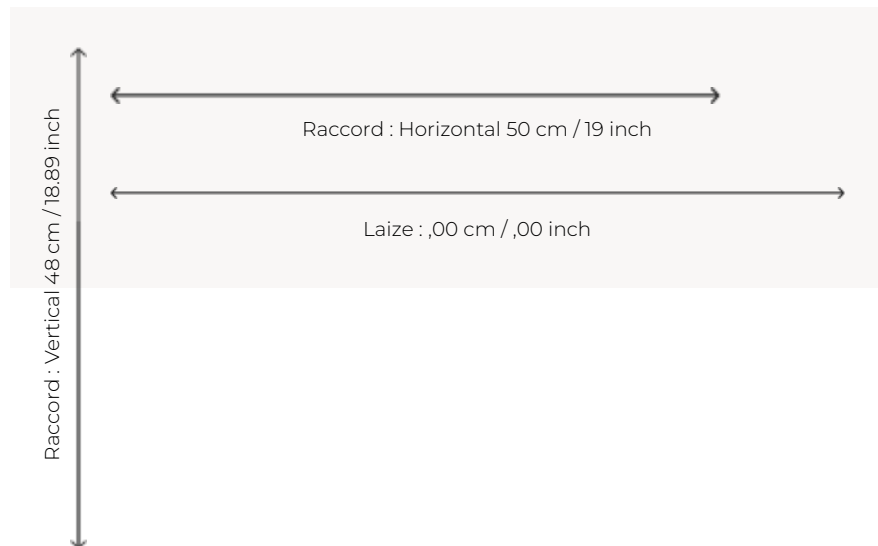

FT416_AX_FT_001 FUJIN AXMINSTER

Original, modern and heavy traffic carpet with a large geometric pattern woven in Axminster.

FT416_AX_FT_001 - JAUNE

Pierre Frey

PERFORMANCE TRAFIC INTENSE - NON FEU

FAMILY Carpet

TECHNIQUE Fast-Track woven Axminster

USE Intensive traffic

COMPOSITION 80 % Wool - 20 % Polyamide

DENSITY 7x10

PILE Cut pile

ASPECT Mat

REPEAT H: 50 cm - 19,00 inch
V: 48 cm - 18,89 inch
Straight repeat

NUMBER OF COLORS 5

PILE HEIGHT 7.40 mm
0.29 inch

TOTAL HEIGHT 10.10 mm
0.39 inch

TOTAL WEIGHT 7.18 oz/ft²

CERTIFICATIONS Passé

NOTES Fire retardant
Heavy traffic
Large width

INFORMATION Production tolerance +/- 3 to 5%
Natural peeling