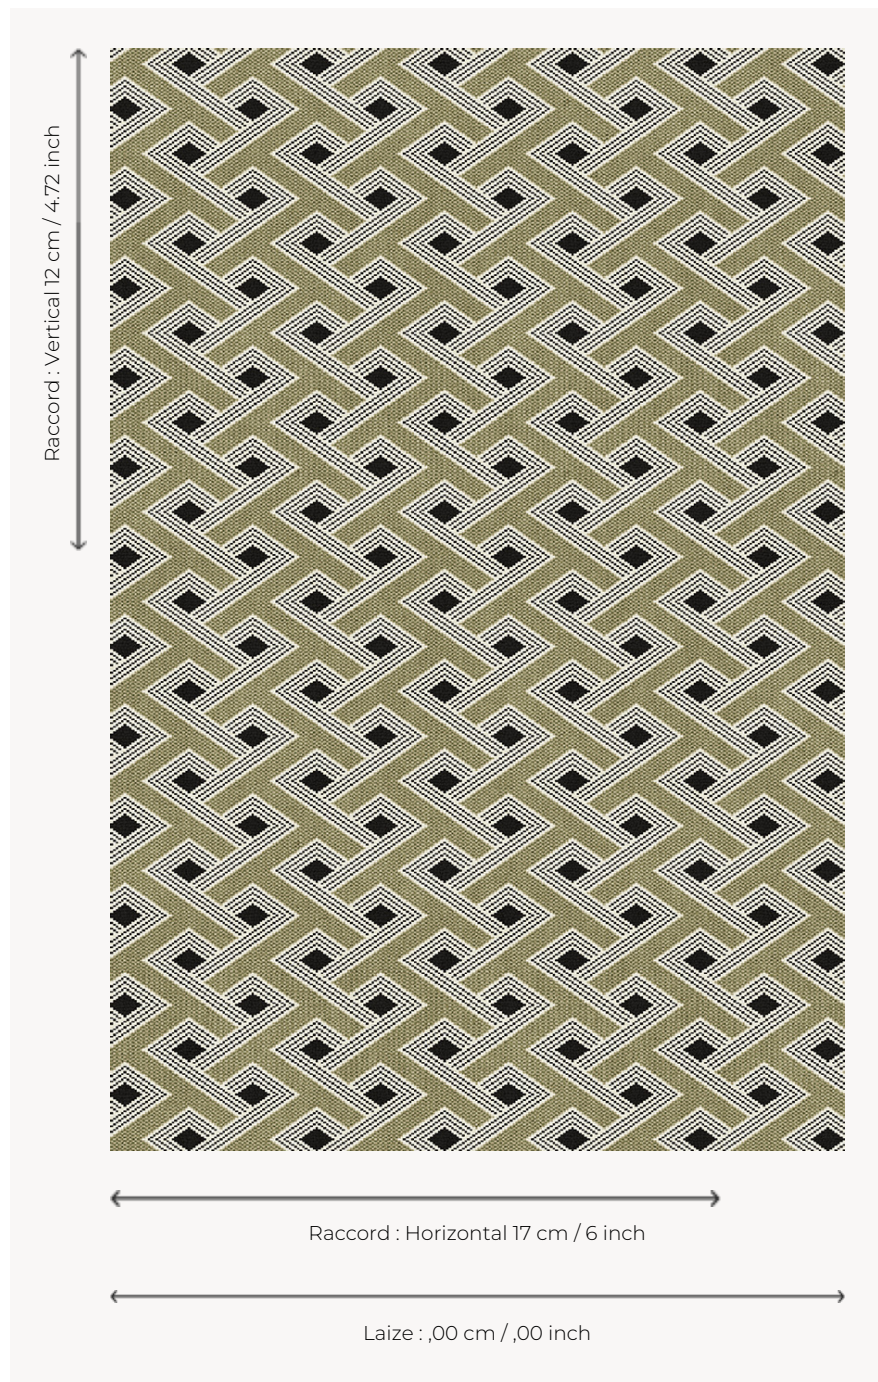

FT417002 DAO XL

DAO XL is the larger scale alternative to our DAO pattern. A charming Axminster carpet that will bring a distinctly modern character to any room.

FT417002 - Vert

Pierre Frey

PERFORMANCE	TRAFIC INTENSE - NON FEU
FAMILY	Carpet
TECHNIQUE	Fast-Track woven Axminster
USE	Intensive traffic
COMPOSITION	80 % Wool - 20 % Polyamide
DENSITY	7x10
PILE	Cut pile
ASPECT	Mat
REPEAT	H: 17 cm - 6,00 inch V: 12 cm - 4,72 inch Straight repeat
NUMBER OF COLORS	4
PILE HEIGHT	7.40 mm 0.29 inch
TOTAL HEIGHT	10.10 mm 0.39 inch
TOTAL WEIGHT	7.18 oz/ft ²
CERTIFICATIONS	Passé
NOTES	Fire retardant Heavy traffic Large width
INFORMATION	Production tolerance +/- 3 to 5% Natural peeling

2 Colors

FT417002
Vert

FT417003
Taupe