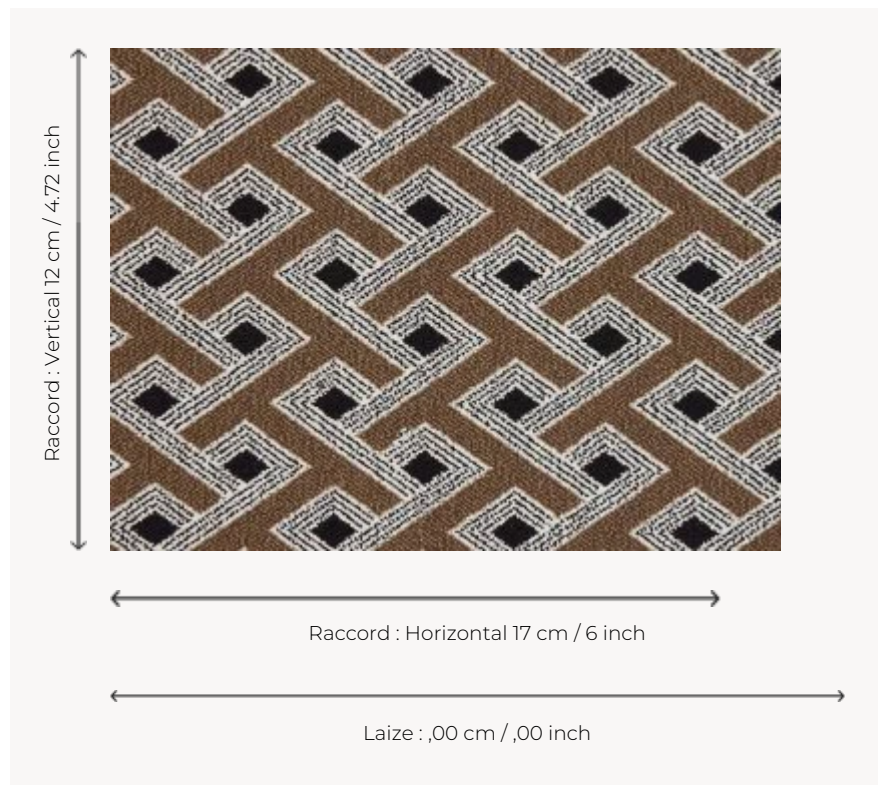

# FT417003 DAO XL

DAO XL is the larger scale alternative to our DAO pattern. A charming Axminster carpet that will bring a distinctly modern character to any room.

## FT417003 - Taupe

## Pierre Frey

<b>PERFORMANCE</b>	TRAFIC INTENSE - NON FEU
<b>FAMILY</b>	Carpet
<b>TECHNIQUE</b>	Fast-Track woven Axminster
<b>USE</b>	Intensive traffic
<b>COMPOSITION</b>	80 % Wool - 20 % Polyamide
<b>DENSITY</b>	7x10
<b>PILE</b>	Cut pile
<b>ASPECT</b>	Mat
<b>REPEAT</b>	H: 17 cm - 6,00 inch V: 12 cm - 4,72 inch Straight repeat
<b>NUMBER OF COLORS</b>	4
<b>PILE HEIGHT</b>	7.40 mm 0.29 inch
<b>TOTAL HEIGHT</b>	10.10 mm 0.39 inch
<b>TOTAL WEIGHT</b>	7.18 oz/ft <sup>2</sup>
<b>CERTIFICATIONS</b>	Passé
<b>NOTES</b>	Fire retardant Heavy traffic Large width
<b>INFORMATION</b>	Production tolerance +/- 3 to 5% Natural peeling