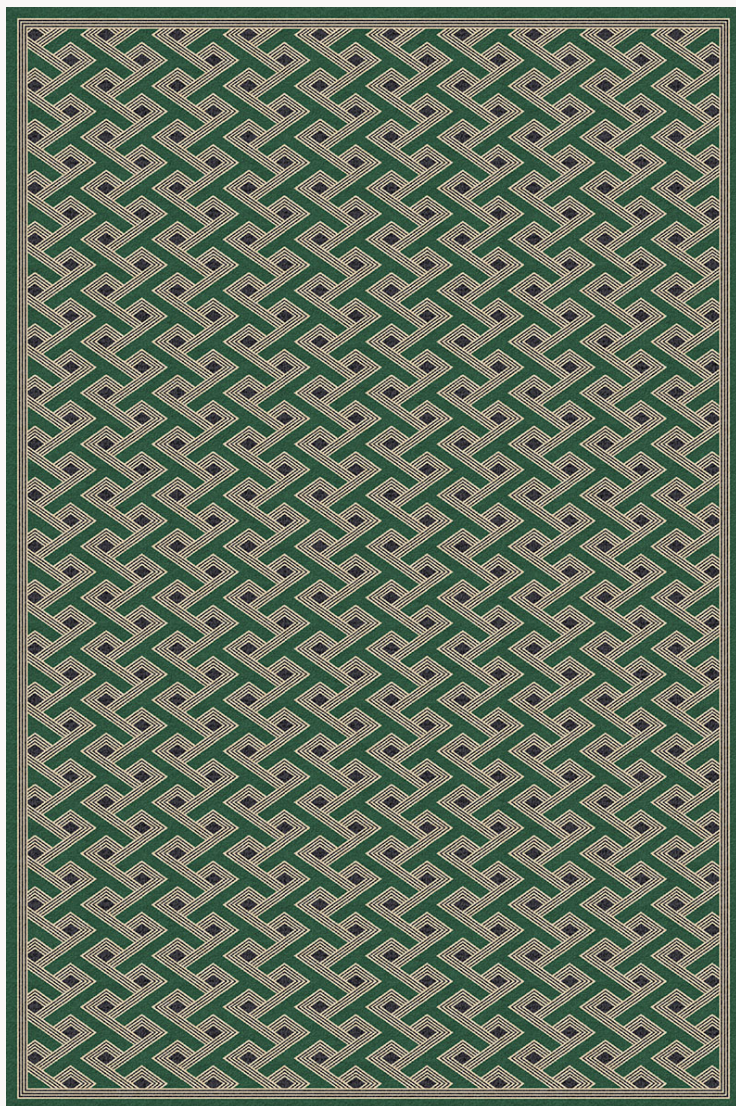

FT418001 DAO TUFT

A hand-tufted adaptation of our DAO carpet pattern, with a subtle play of cut and loop pile texture.

FT418001 - Vert

Laize : ,00 cm / ,00 inch

Pierre Frey

PERFORMANCE	NON FEU
FAMILY	Rug
TECHNIQUE	Hand-tuft
USE	Moderate traffic
COMPOSITION	100 % Wool 380Tex
DENSITY	88
PILE	Cut pile Loop pile
ASPECT	Mat
NUMBER OF COLORS	3
PILE HEIGHT	10.00 mm 0.39 inch
TOTAL HEIGHT	13.00 mm 0.51 inch
TOTAL WEIGHT	17.77 oz/ft ²
CERTIFICATIONS	Non testé
NOTES	100% handmade 100% natural fiber
INFORMATION	Production tolerance +/- 3 to 5% Natural irregularities Natural peeling

1 Colors

FT418001
Vert